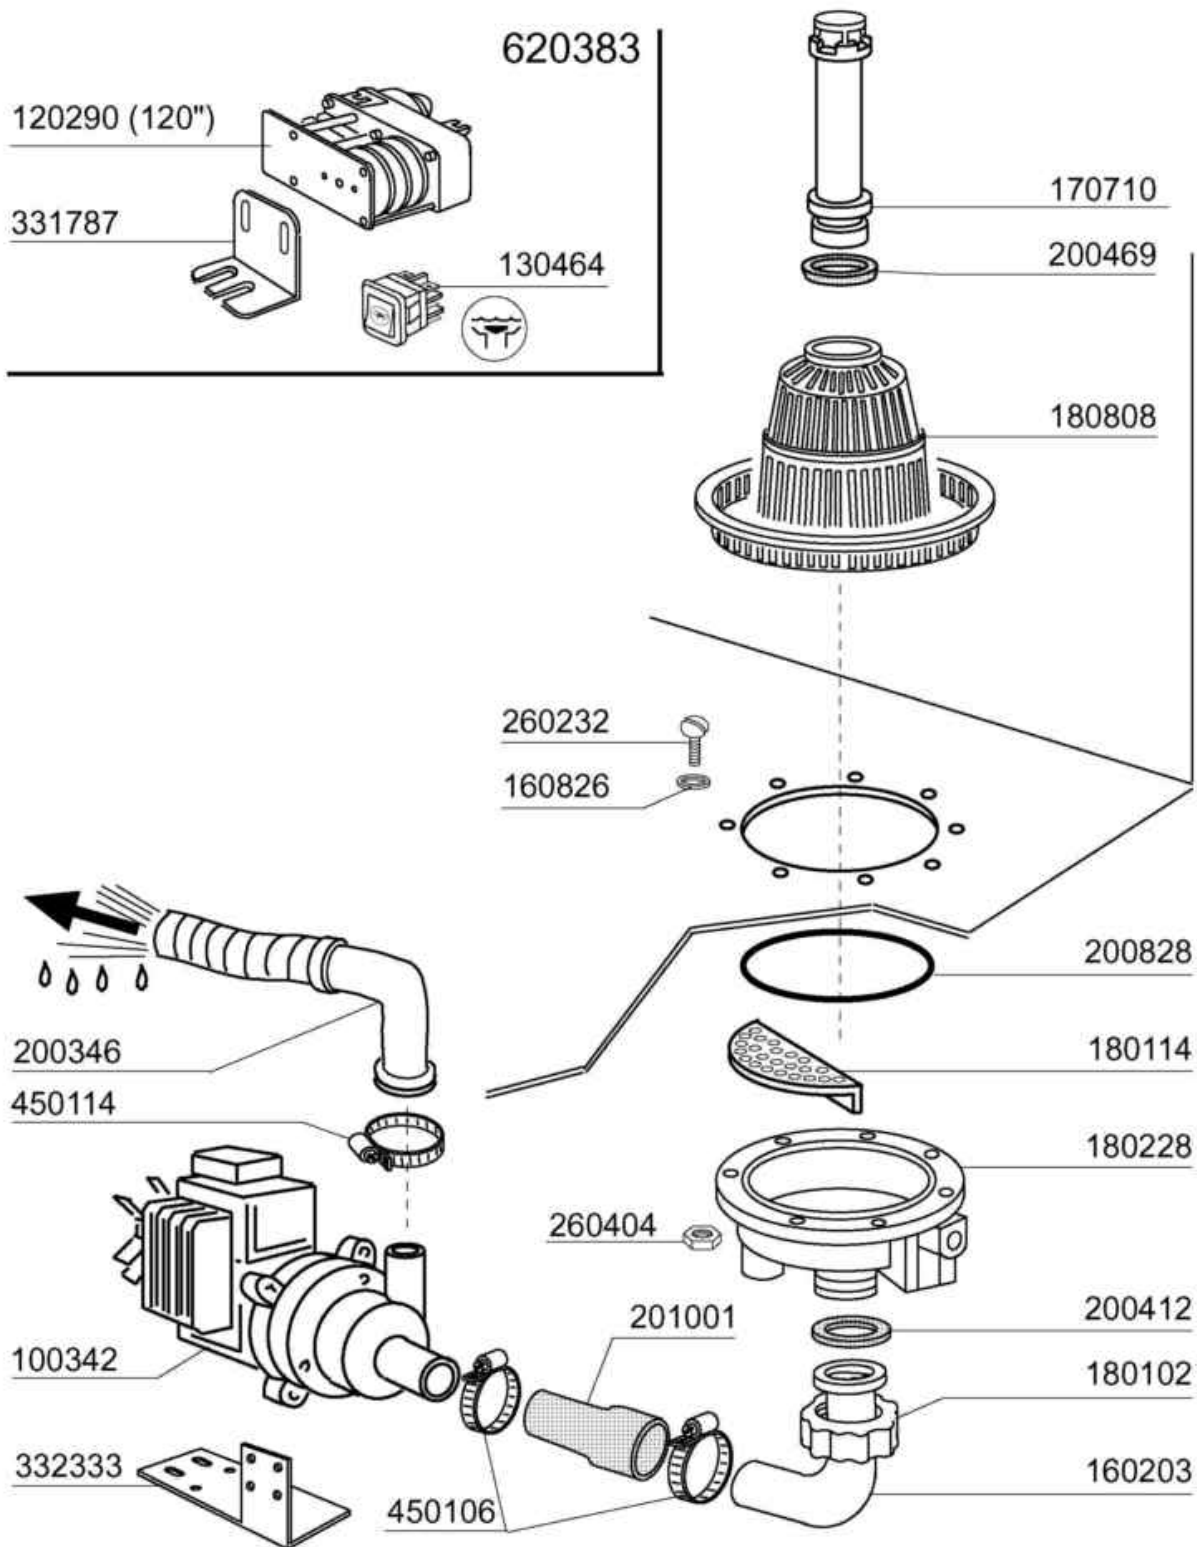

Control box LF320 - LF323 - LF350

Code	Description
120268	TWIN MOTOR TIMER 100/150"
120269	TWIN MOTOR TIMER 120/180"
120270	TWIN MOTOR TIMER 75/120"
120291	REGENERATION TIMER 20'
120444	CONTACTOR 9A 220V 50HZ
120722	6 POLE SWITCH 2 POSITIONS
120737	4 POLE SWITCH 16A 3 POSITIONS
130152	GREEN LIGHT "WORKING MACHINE"
130168	LAMP MACHINE ON - LAV-LINE
130169	LAMP MACHINE READY (LAV-LINE)
130311	TERMINAL BLOCK
130449	PUSH BUTTON BR-BC-FC
130470	PUSH BUTTON+LAMP REGENERATION
130621	PRESSURE SWITCH FOR BC HR 45/2
160121	HOSE EPDM D. 5 X 9
160733	BLANK PLATES
190140	BUTTON HOLDER BR-BC-FC
260223	M5X12 MSH/HD SCREW SPECIAL S/S
260404	STAINLESS STEEL NUTS D6 UNI 55
260512	ST/ST GROWER WASHER D6
260701	SCREW 3,5X9,5
290821	DISTANCE PIECE FOR SWITCH
350772	BRACKET
350885	PANEL SUPPORT "LF"
390306	CABLE
440817	SNAP RING LSCB/1853/17/00
450115	ELASTIC CLAMP D.8,3/7,8
450137	COLLAR CONNECTION WITH BASE 31
450323	KNOB FOR BC-BR-C95-C155
450331	PUSH BUTTON 'CYCLE'
460383	NAME
461101	PLATE LF LAV-LINE
463034	NAME PLATE
463041	NAME PLATE
463043	NAME PLATE
631209	ANTI-NOISE FILTER

02 - 2004 | S. AG.

Rinse aid injector

Code	Description
160714	PLUG FOR RINSE AID INJECTOR MO
170701	LOCK NUT 1/2" F.INJECTOR
180306	NIPPLE F.RINSE AID INJECTOR
190107	COVER FOR RINSE AID DISPENSER
190108	VOLUTE FOR RINSE AID DISPENSER
190803	GASKET SUPPORT RING F.INJECT
191018	FILTER SUPPORT RINSE AID INJEC
200444	SUCTION VALVE RINSE INJECTOR
200816	O-RING 2,5X59,2X64,2 RINSE INJ
200825	O-RING 3X5X11 RINSE INJECTOR
200861	O-RING 14X18X2
260142	SCREW TE 4X16
260213	SCREW TCP 5X25
260402	STAINLESS STEEL NUT D4 UNI 55
260404	STAINLESS STEEL NUTS D6 UNI 55
260512	ST/ST GROWER WASHER D6
330543	FILTER RINSE AID INJECTOR D.17
340483	PISTON FOR RINSE AID DISPENSER
381105	DIAPHRAGME DISC
440405	GASKET FOR RINSE AID INJ.
450214	SPRING RINSE AID INJECTOR
620120	RINSE AID INJECTOR
630614	DIAPHRAGM RINSE INJECTOR