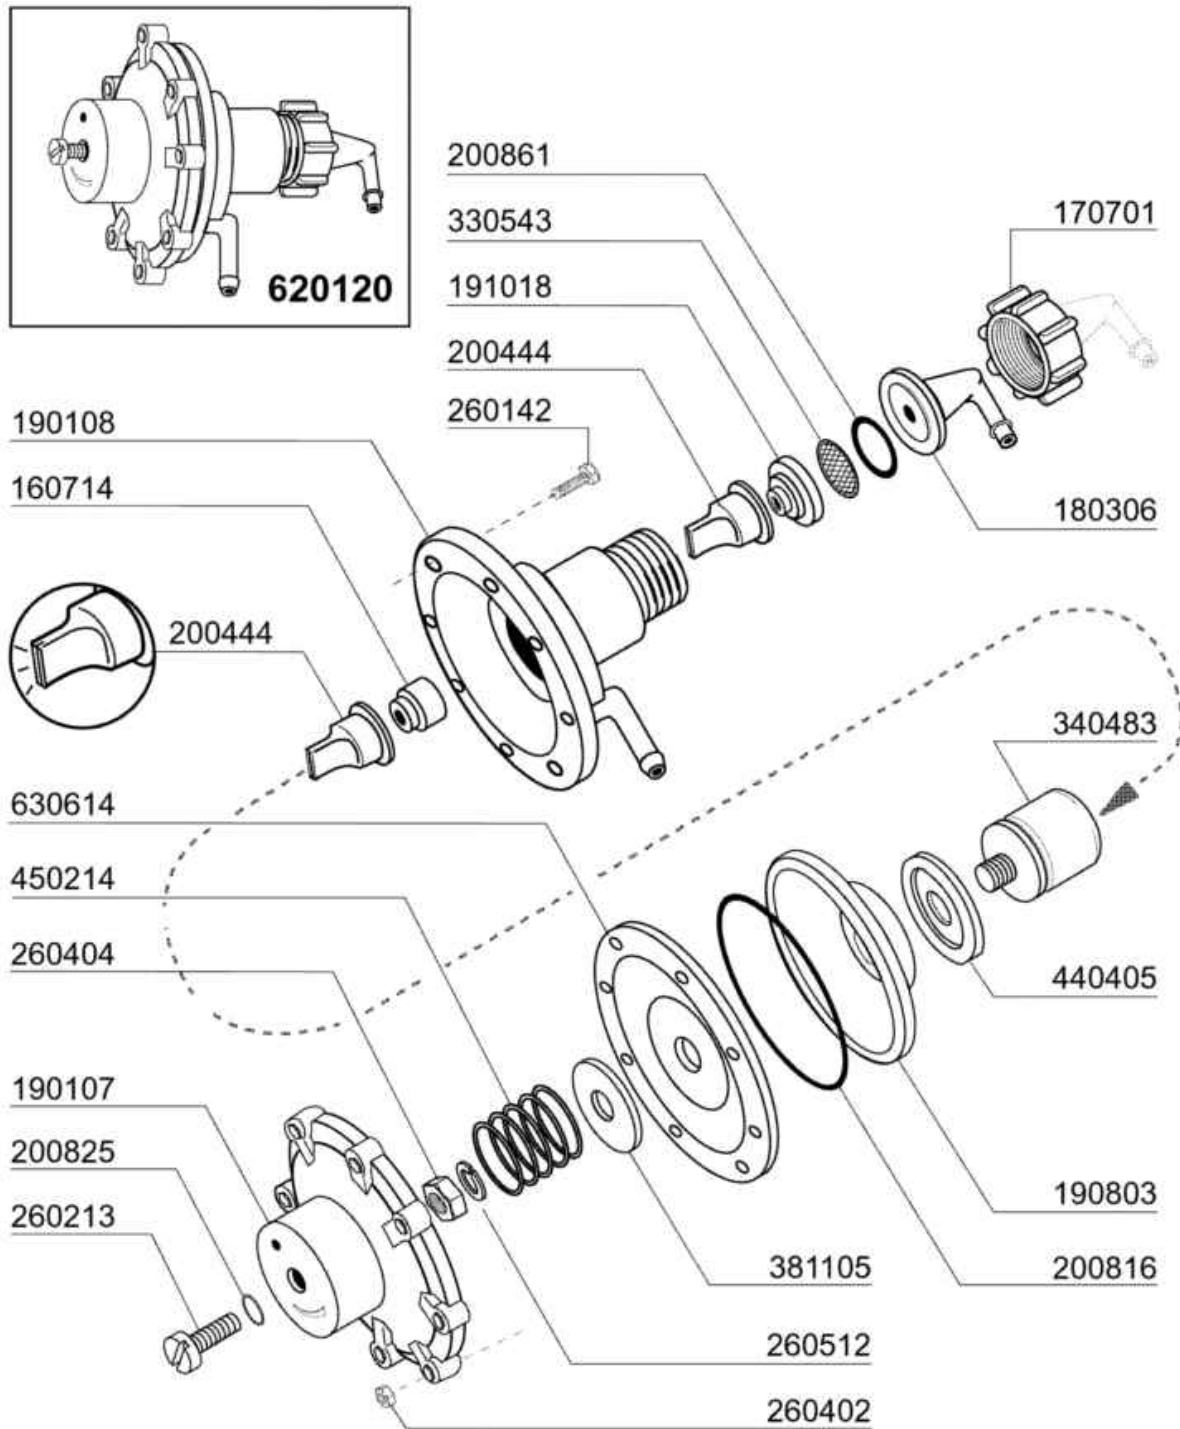

09 - 2001 | S. AG.

Code	Description	Price (€)
112677	WIRING FOR BHC433	
120292	TIMER 90/180"	
120346	DOOR MICROSWITCH WITH MAGNET	
120461	CONTACTOR ABB B6-30-01 220V	
120735	6 POLE SWITCH 15A 2 POS.	
130157	GREEN LED FOR BR-BC-C-SERIES -	
130310	TERMINAL BLOCK 3 POSITIONS	
130449	PUSH BUTTON BR-BC-FC	
130629	PRESSURE SWITCH 1L30-12	
130704	GREEN COLOUR.IND.LAMP COVER	
150833	CABLE HOLDER BC/BR	
160121	HOSE EPDM D. 5 X 9	
160733	BLANK PLATES	
190140	BUTTON HOLDER BR-BC-FC	
200945	DOOR GASKET BHC	
260245	SPECIAL SCREW TC 3,5X16	
260248	SPECIAL SCREW TB 5X12	
260501	STAINL.STEEL FLAT WASHER D3 UN	
260509	GROWER WASHER D.3	
260701	SCREW 3,5X9,5	
290824	DISTANCE PIECE FOR BR-BC-FC SW	
341716	SUPPORT FOR ELECTR. PANEL BR-B	
351809	CONTROL PANEL SUPPORT	
440817	SNAP RING LSCB/1853/17/00	
450115	ELASTIC CLAMP D.8,3/7,8	
450120	ZINC CLAMP FOR HOSE D. 7	
450137	COLLAR CONNECTION WITH BASE 31	
450323	KNOB FOR BC-BR-C95-C155	
450326	PUSH BUTTON "CYCLE" GREEN	
450332	COLD RINSE SWITCH	
461063	PLATE FC43	
631208	CONDENSER 5MF.450V	
631209	ANTI-NOISE FILTER	
631216	CAPACITOR 6.3 MF 450V	