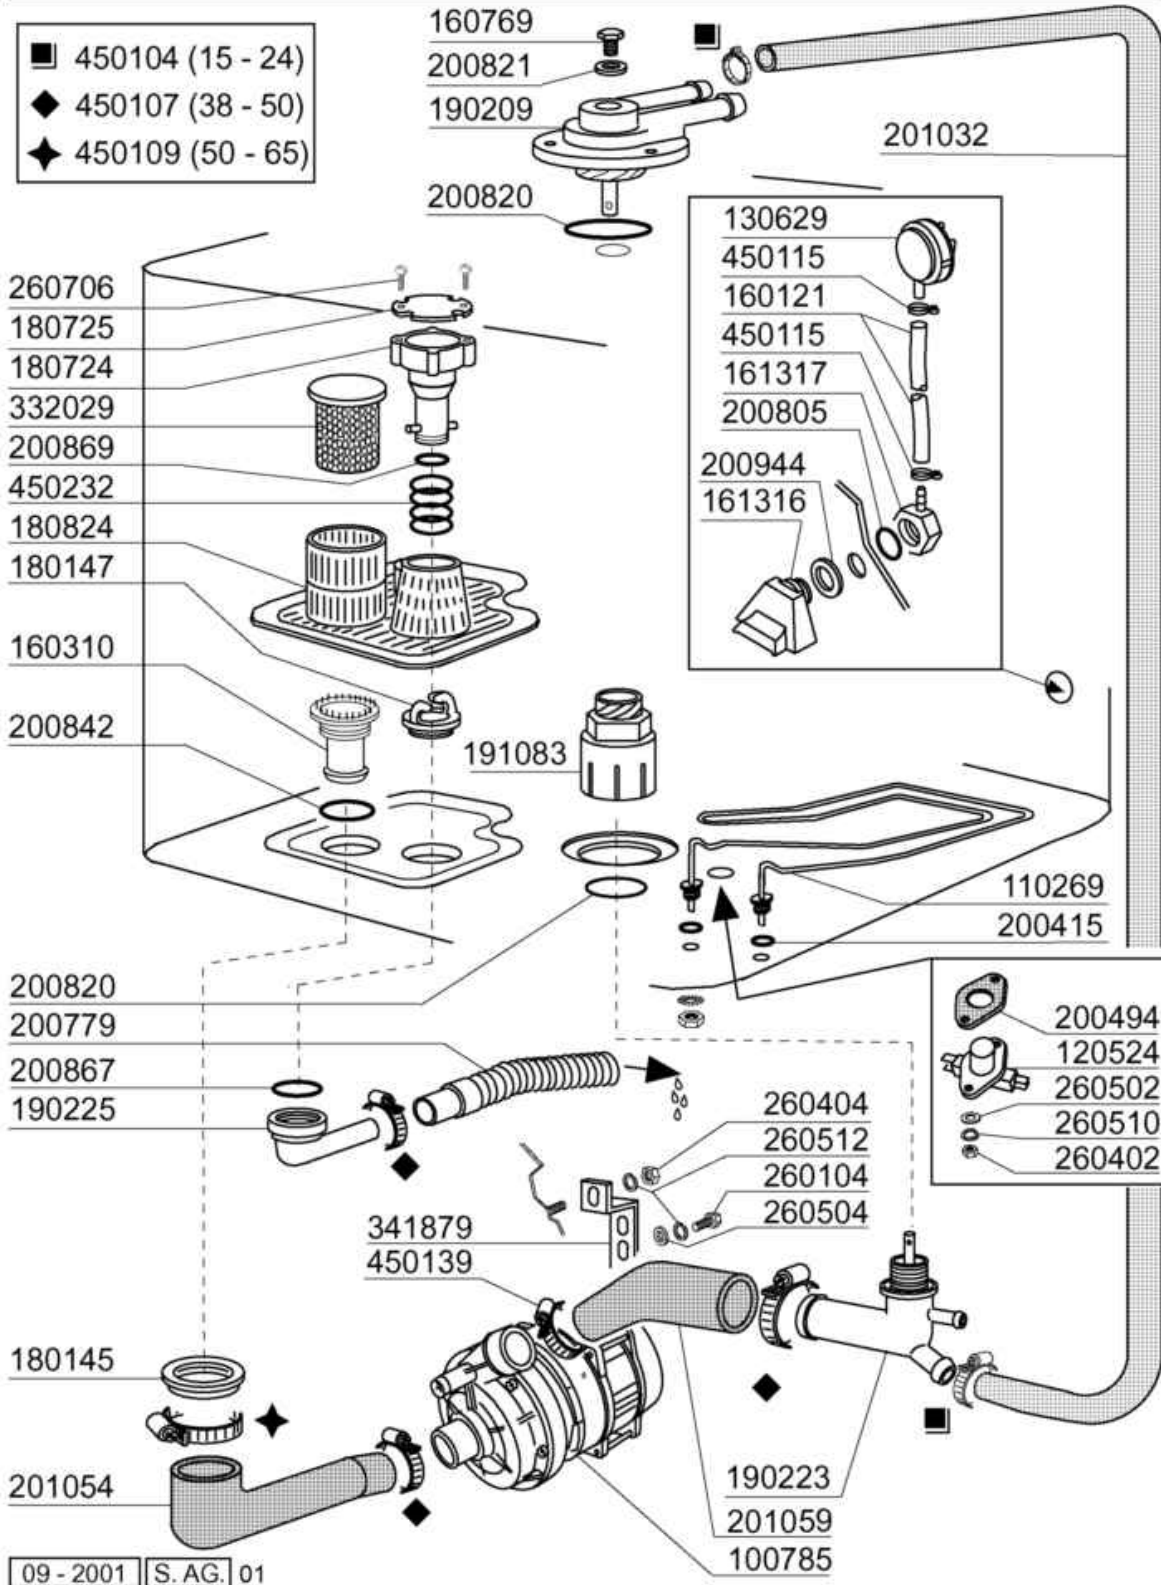

dalla matricola - a partir de la matr. - from serial no. - ab Serienr. - despues la matr. 9401/09/01