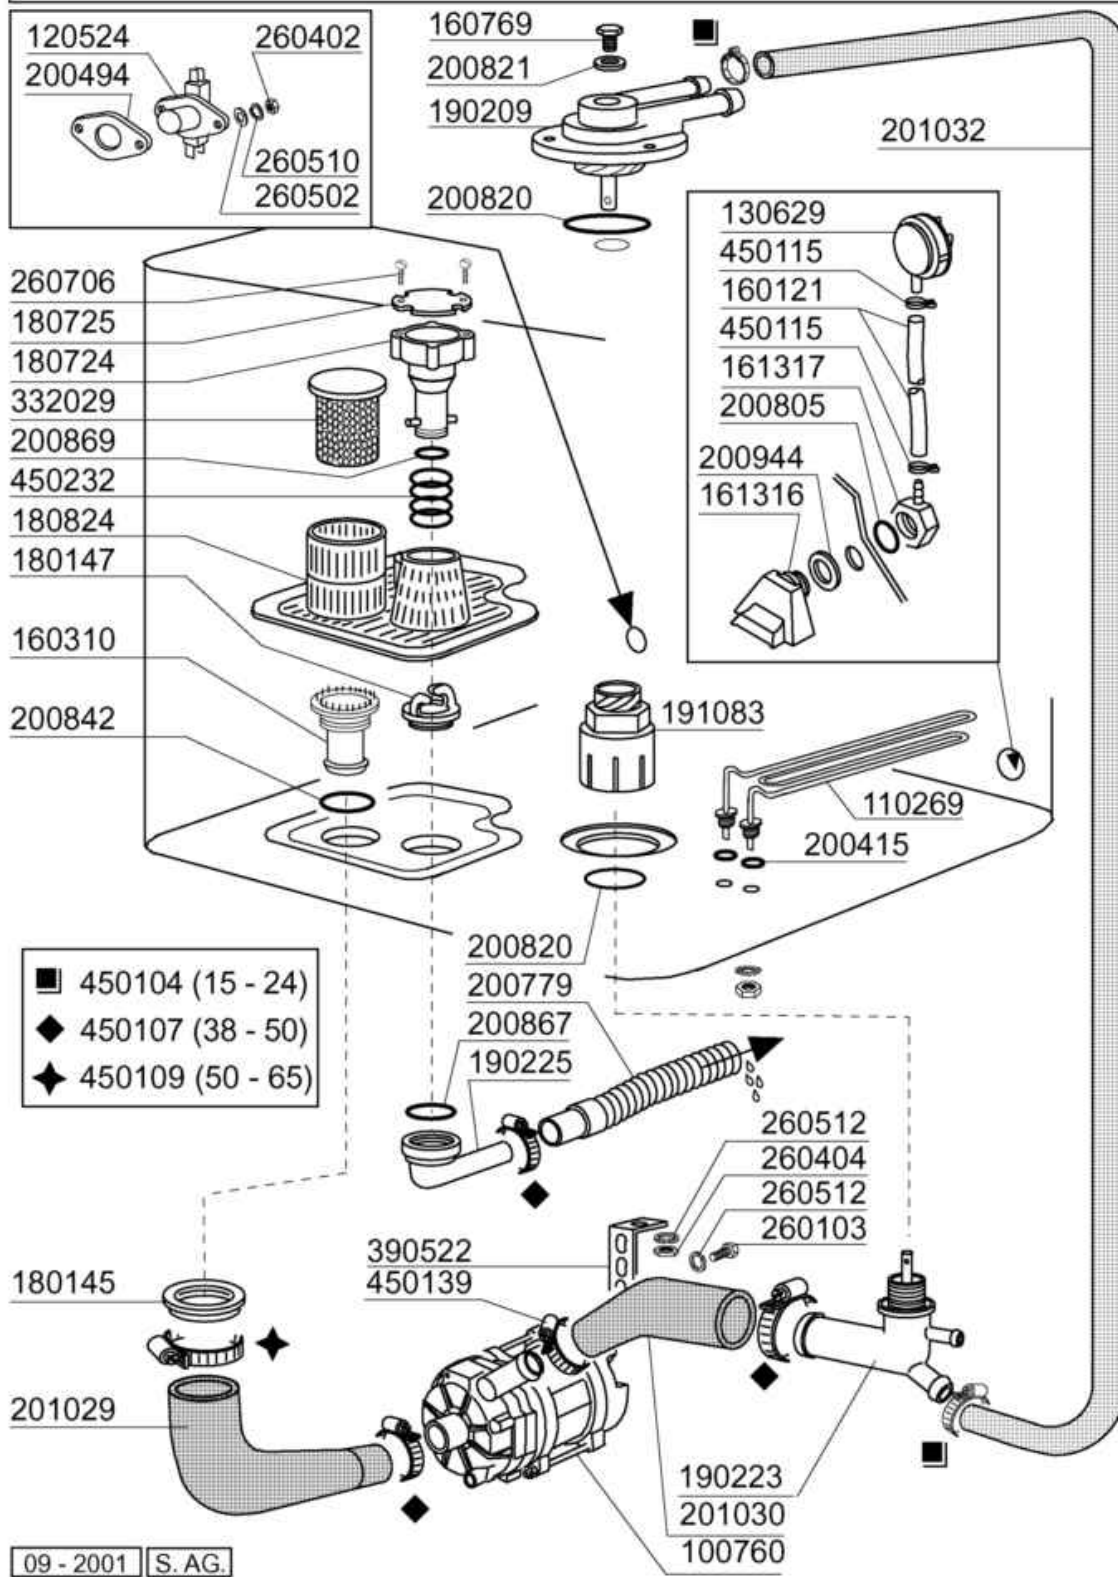

sino alla matricola - jusqu'à la matr. - up to serial no. - bis Seriennr. - hasta la matr. 9400/08/01