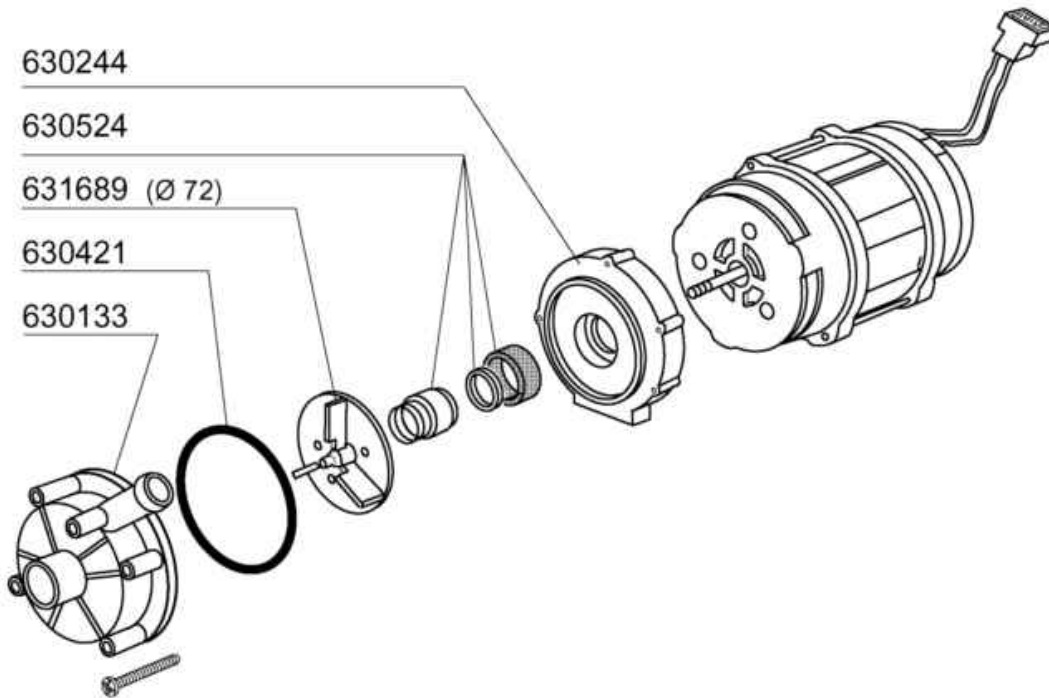

sino alla matricola - jusqu'à la matr. - up to serial no. - bis Seriennr. - hasta la matr. 9400/08/01

631216
(6,3 µ F)