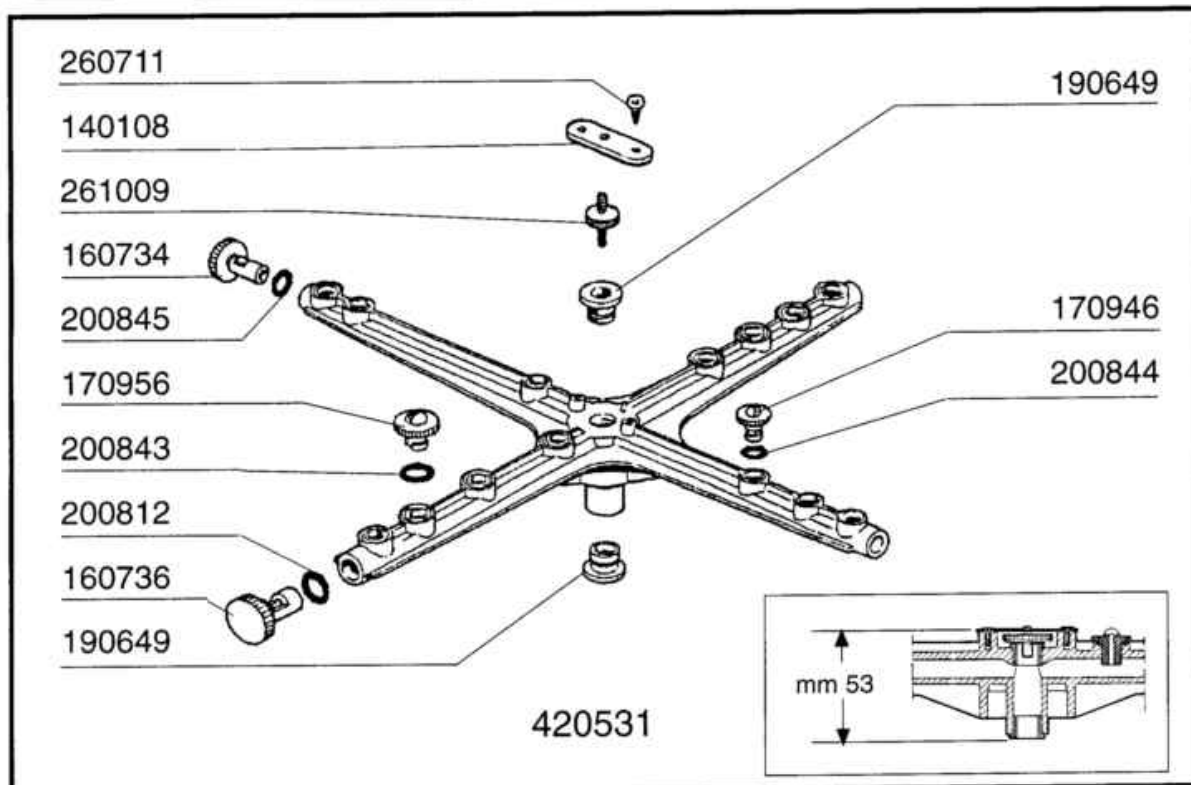

01 - 1999 S. AG.