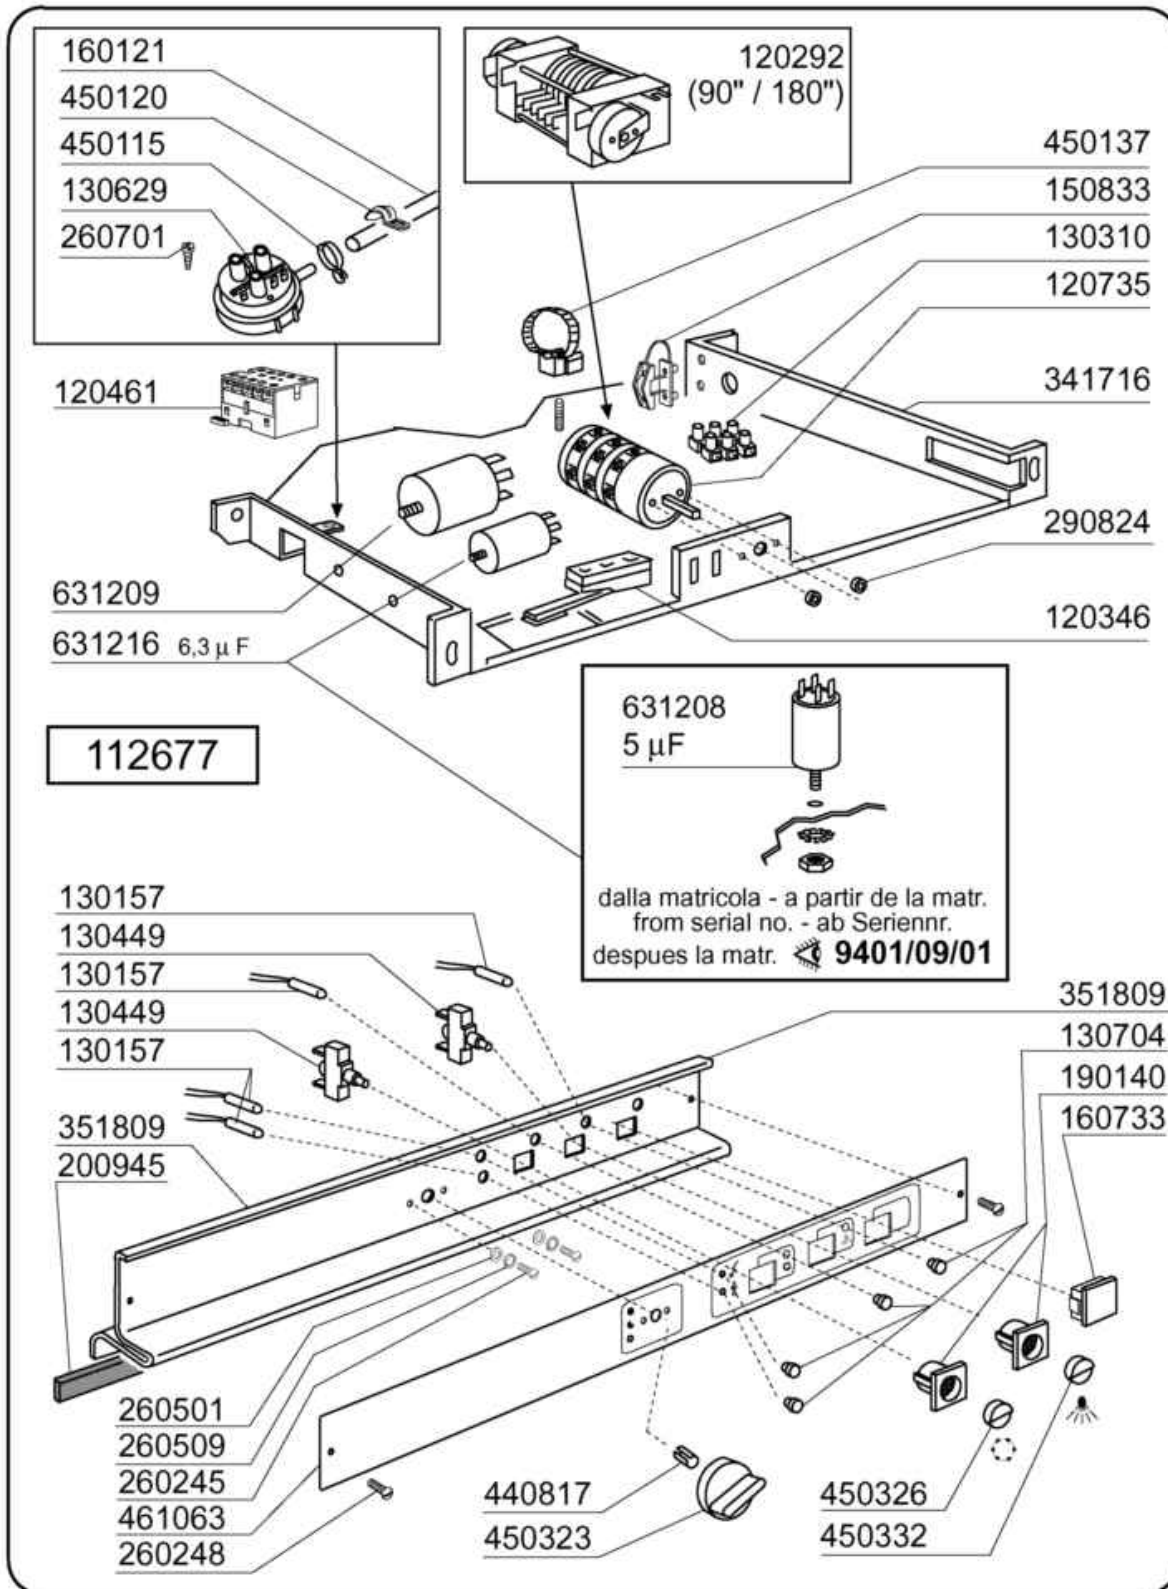

09 - 2001 | S. AG.

Code	Description	Price (€)
112677	WIRING FOR BHC433	
120292	TIMER 90/180"	
120346	DOOR MICROSWITCH WITH MAGNET	
120461	CONTACTOR ABB B6-30-01 220V	
120735	6 POLE SWITCH 15A 2 POS.	
130157	GREEN LED FOR BR-BC-C-SERIES -	
130310	TERMINAL BLOCK 3 POSITIONS	
130449	PUSH BUTTON BR-BC-FC	
130629	PRESSURE SWITCH 1L30-12	
130704	GREEN COLOUR.IND.LAMP COVER	
150833	CABLE HOLDER BC/BR	
160121	HOSE EPDM D. 5 X 9	
160733	BLANK PLATES	
190140	BUTTON HOLDER BR-BC-FC	
200945	DOOR GASKET BHC	
260245	SPECIAL SCREW TC 3,5X16	
260248	SPECIAL SCREW TB 5X12	
260501	STAINL.STEEL FLAT WASHER D3 UN	
260509	GROWER WASHER D.3	
260701	SCREW 3,5X9,5	
290824	DISTANCE PIECE FOR BR-BC-FC SW	
341716	SUPPORT FOR ELECTR. PANEL BR-B	
351809	CONTROL PANEL SUPPORT	
440817	SNAP RING LSCB/1853/17/00	
450115	ELASTIC CLAMP D.8,3/7,8	
450120	ZINC CLAMP FOR HOSE D. 7	
450137	COLLAR CONNECTION WITH BASE 31	
450323	KNOB FOR BC-BR-C95-C155	
450326	PUSH BUTTON "CYCLE" GREEN	
450332	COLD RINSE SWITCH	
461063	PLATE FC43	
631208	CONDENSER 5MF.450V	
631209	ANTI-NOISE FILTER	
631216	CAPACITOR 6.3 MF 450V	