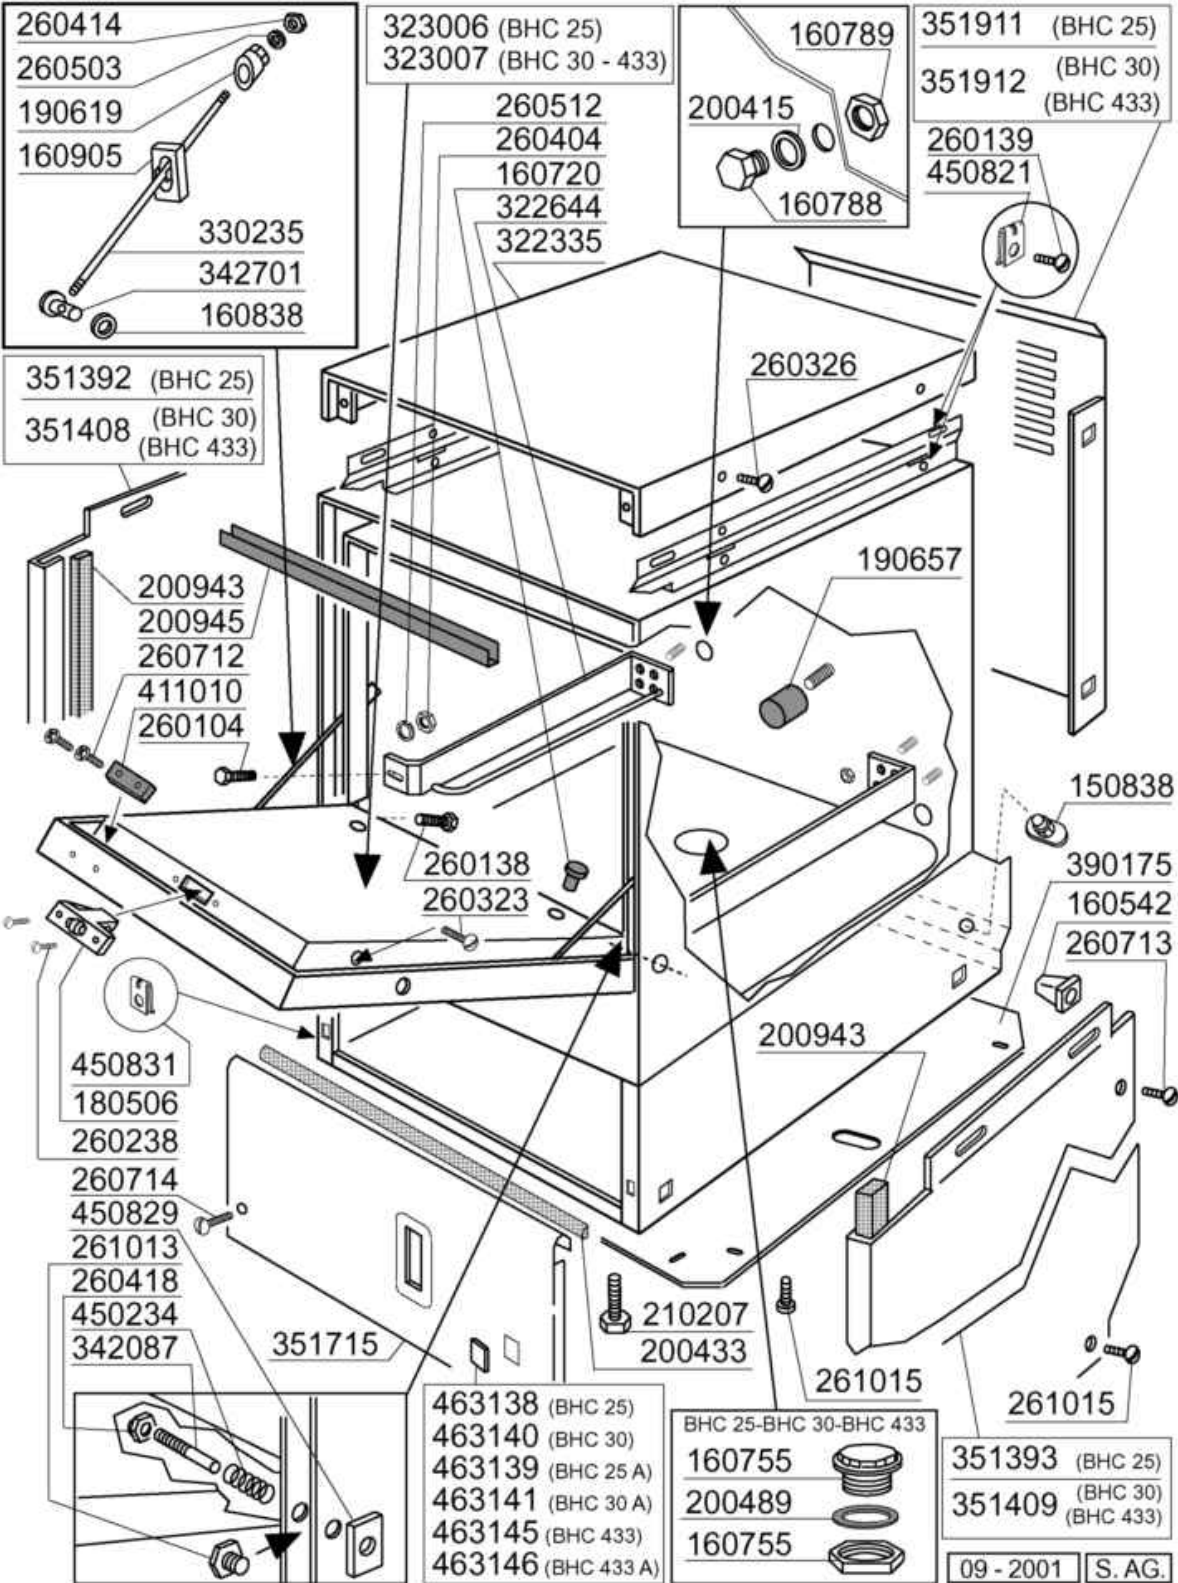

dalla matricola - a partir de la matr. - from serial no. - ab Seriennr. - despues la matr. **9401/09/01**