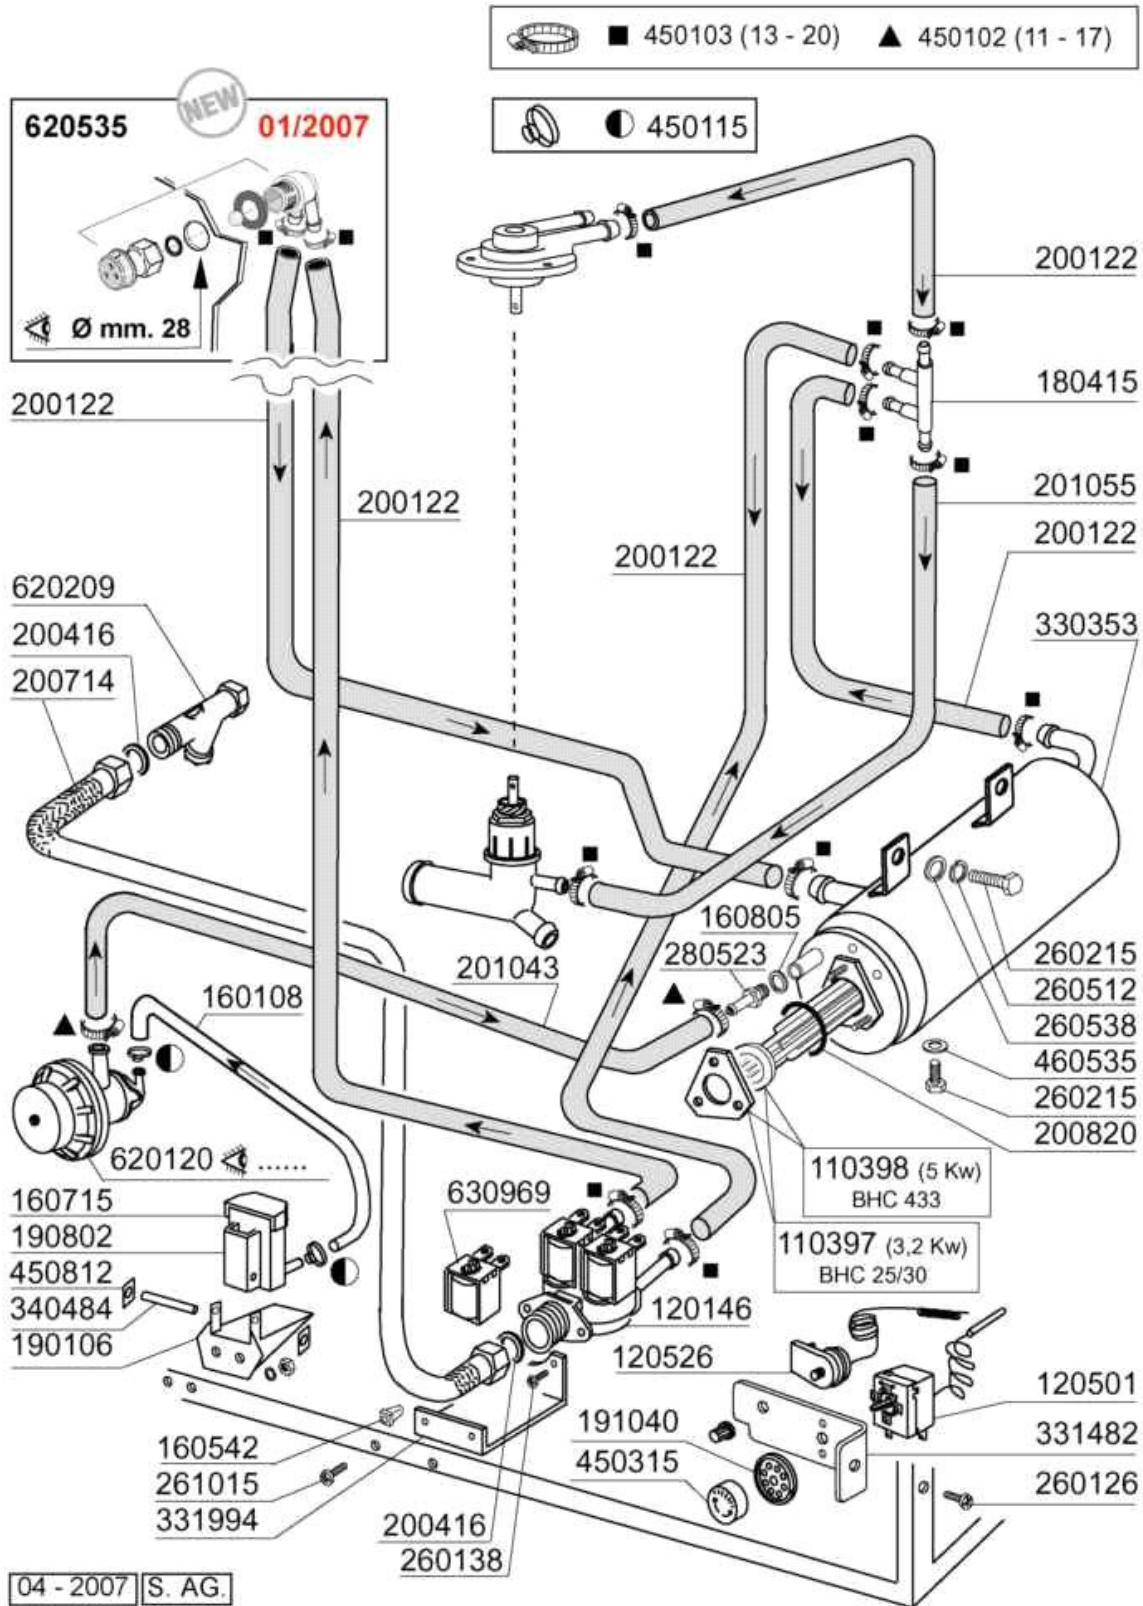

Code	Description	Price ()
450139	CLAMP 26-38 H=9	
450232	SPRING	

01 - 1999 S. AG.

Code	Description	Price ()
140108	PLATE FOR WASH ARM	
160734	END PLUGS RINSE ARM	
160736	WASH ARM PLUG F45	
170946	RINSE JET/RINSE ARM B-F	
170956	WASH JET/WASH ARM B-F20	
190649	BUSH WASH ARM GLASSWASHERS	
200812	O-RING 1,78X17,17X20,73	
200843	O RING 2X13X17	
200844	O RING 2X9,5X13,5	
200845	O RING 109 2,62X9,13X14,37	
260711	SCREW 4,2X13 A2 DIN7972	
261009	RETAIN.SCREW FOR WASH-RINSE AR	
420531	PLASTIC WASH-RINSE ARM F20-B	
420551	UPPER WASH ARM GLASSWASHERS	

Code	Description	Price ()
110397	HEATER 3200W 230V/1	
110398	HEATER 5000W 230V/3	
120146	SOLENOID VALVE 180? TYPE 2 WAY	
120501	THERMOSTAT 30/90?C	
120526	SAFETY THERMOSTAT 2POLES	
160108	INJECT.INLET HOSE D.8X5	
160542	SCREW SUPPORT	
160715	COVER FOR RINSE AID CONTAINER	
160805	GASKET D.8	
180415	TEE NIPPLE DOUBLE "T"	
190106	RINSE AID CONTAINER SUPP. B23-	
190802	RINSE.AID CONTAINER B20-B41S	
191040	FRAME F.THERMOSTAT KNOB	
200122	HOSE 11X19	
200416	GASKET D. 3/4"	
200714	GLASSWASHER INLET HOSE	
200820	O-RING151 46,99X5,33X57,6	
201043	OUTLET HOSE	
260126	SCREW TE 5X12	
260138	SCREW TE 4X10	
260215	SCREW TCP 6X16	
260512	ST/ST GROWER WASHER D6	
260538	WASHER 18X6X1,5 ST/ST	
261015	SCREW 3,9X13	
280523	NIPPLE	
330353	BOILER BHC	
331482	BRACKET FOR 2 THERMOST. B-F20	
331994	BRACKET FOR SOLENOID VALVE BHC	
340484	SHAFT F. RINSE AID CONTAINER	
450102	CLAMP FE ZN 11-17 H=9	
450103	CLAMP FE ZN. 13-20 H=9	
450115	ELASTIC CLAMP D.8,3/7,8	
450315	KNOB F. THERMOSTAT 90?	
450812	SPRING FOR SPINDLE (CODE NO.34	
460535	GASKET FOR BOILER PLUG BHC	
620120	RINSE AID INJECTOR	
620209	INLET WATER FILTER	
620535	VACUUM BREAKER	
630969	COIL S4216 220/50HZ	