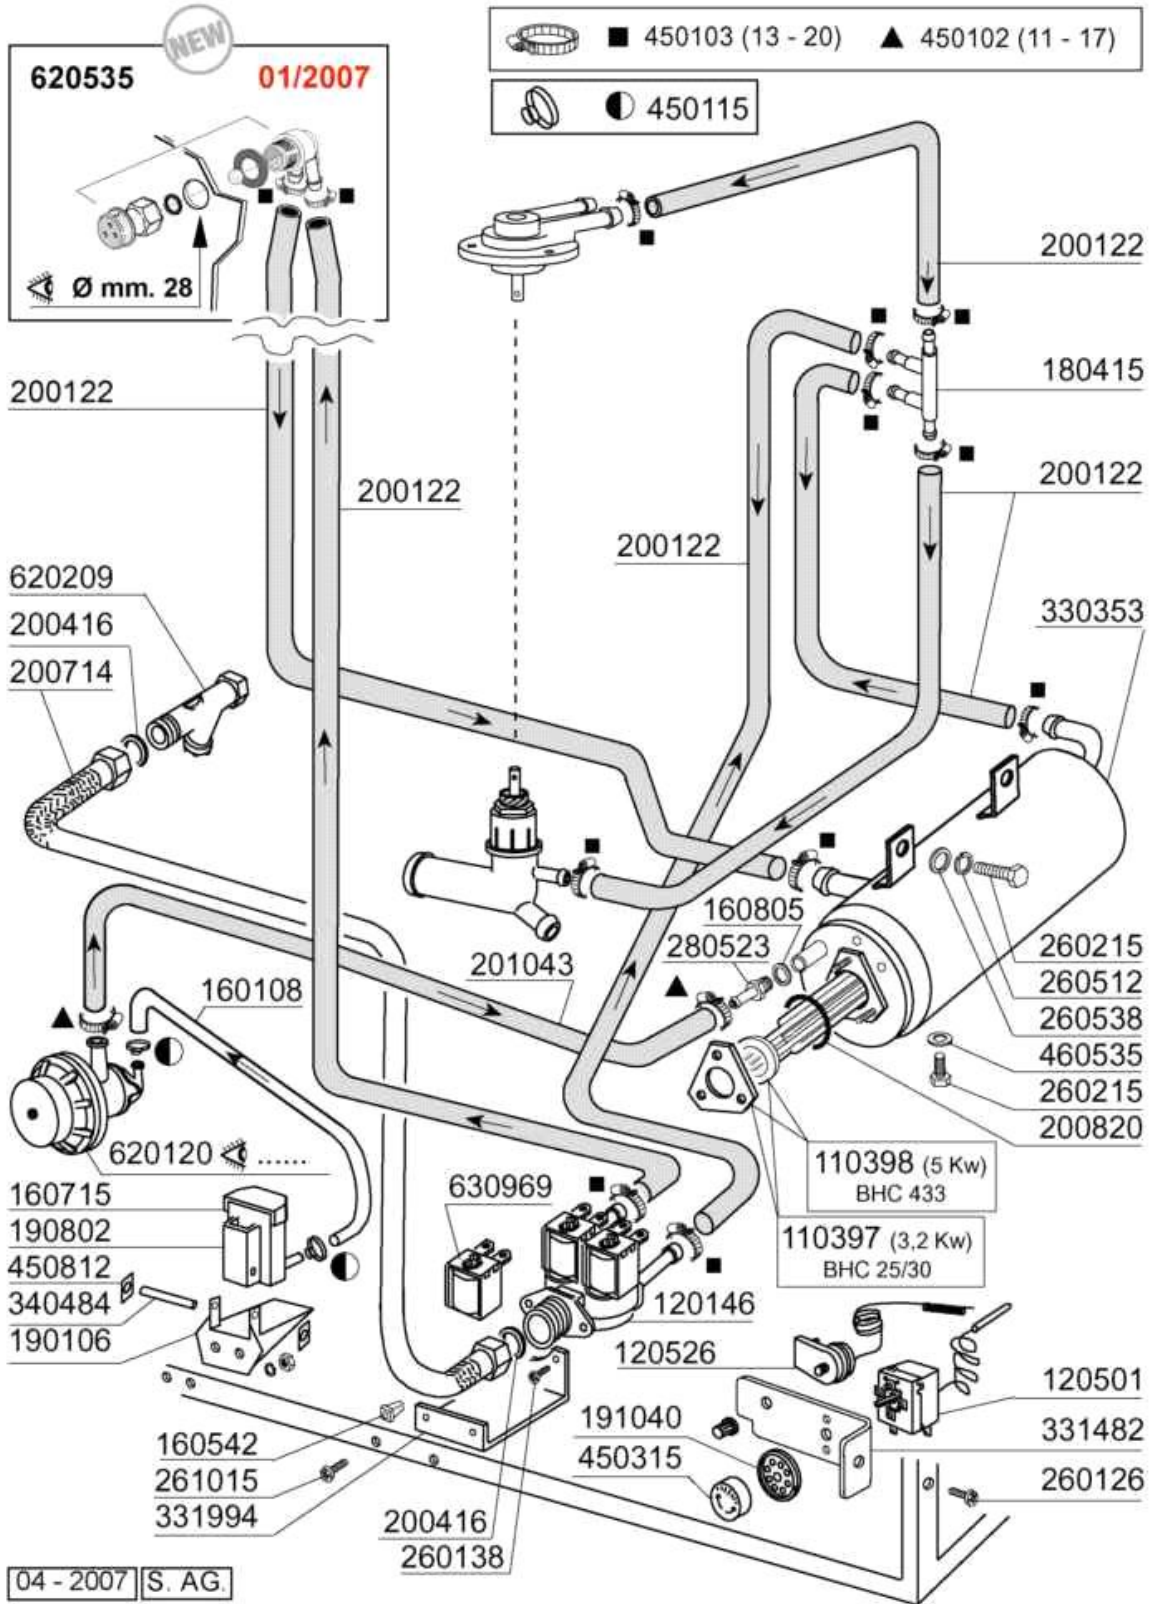

Code	Description	Price ()
450232	SPRING	

dalla matricola - a partir de la matr. - from serial no. - ab Serienr. - despues la matr. 9401/09/01

Code	Description	Price ()
100785	PUMP LGB ZF140 0.5HP	
110269	TANK HEATER 2000W	
120524	TANKTHERMOSTAT GLASSWASHER	
130629	PRESSURE SWITCH 1L30-12	
160121	HOSE EPDM D. 5 X 9	
160310	INLET HOSE BHC	
160769	PLUG F. UPPER WASH ARM SUPPORT	
161316	AIR TRAP	
161317	NUT FOR AIR TRAP	
180145	NUT	
180147	NUT	
180724	OVERFLOW PIPE BHC	
180725	OVERFLOW PIPE COVER	
180824	TANK STRAINER BHC	
190209	UPPER WASH/RINSE ARM SUPPORT "	
190223	LOWER WASH/RINSE ARM SUPPORT B	
190225	DRAIN OUTLET	
191083	LOWER WASH ARM SUPPORT	
200415	AIR TRAP GASKET -F2 18,5X10X3	
200494	GASKET FOR TANKTHERMOSTAT BT	
200779	DRAIN HOSE FOR BR-BC-FC43	
200805	OR GASKET 2,62X28,24X33,48	
200820	O-RING151 46,99X5,33X57,6	
200821	O-RING 2,62X20,63	
200842	SEAL RING OR158 PB701 NITRILE	
200867	GASKET	
200869	GASKET	
200944	GASKET	
201032	OUTLET HOSE	
201054	TANK INLET HOSE	
201059	OUTLET HOSE	
260104	STAINL.ST TE-SCREW A2 6X16 UNI	
260402	STAINLESS STEEL NUT D4 UNI 55	
260404	STAINLESS STEEL NUTS D6 UNI 55	
260502	S/S FLAT WASHER D.4	
260504	ST/ST FLAT WASHER D6	
260510	GROWER WASHER D.4	
260512	ST/ST GROWER WASHER D6	
260706	SCREW 3,9X13 S/S	
332029	PUMP FILTER BHC	
341879	BRACKET FOR PUMP	
450104	CLAMP FE ZN H=12,5 15-24	
450107	CLAMP FE ZN 38-50 H=12,2	
450109	CLAMP 50-65	
450115	ELASTIC CLAMP D.8,3/7,8	

Code	Description	Price ()
450139	CLAMP 26-38 H=9	
450232	SPRING	

01 - 1999 S. AG.

Code	Description	Price ()
140108	PLATE FOR WASH ARM	
160734	END PLUGS RINSE ARM	
160736	WASH ARM PLUG F45	
170946	RINSE JET/RINSE ARM B-F	
170956	WASH JET/WASH ARM B-F20	
190649	BUSH WASH ARM GLASSWASHERS	
200812	O-RING 1,78X17,17X20,73	
200843	O RING 2X13X17	
200844	O RING 2X9,5X13,5	
200845	O RING 109 2,62X9,13X14,37	
260711	SCREW 4,2X13 A2 DIN7972	
261009	RETAIN.SCREW FOR WASH-RINSE AR	
420531	PLASTIC WASH-RINSE ARM F20-B	
420551	UPPER WASH ARM GLASSWASHERS	