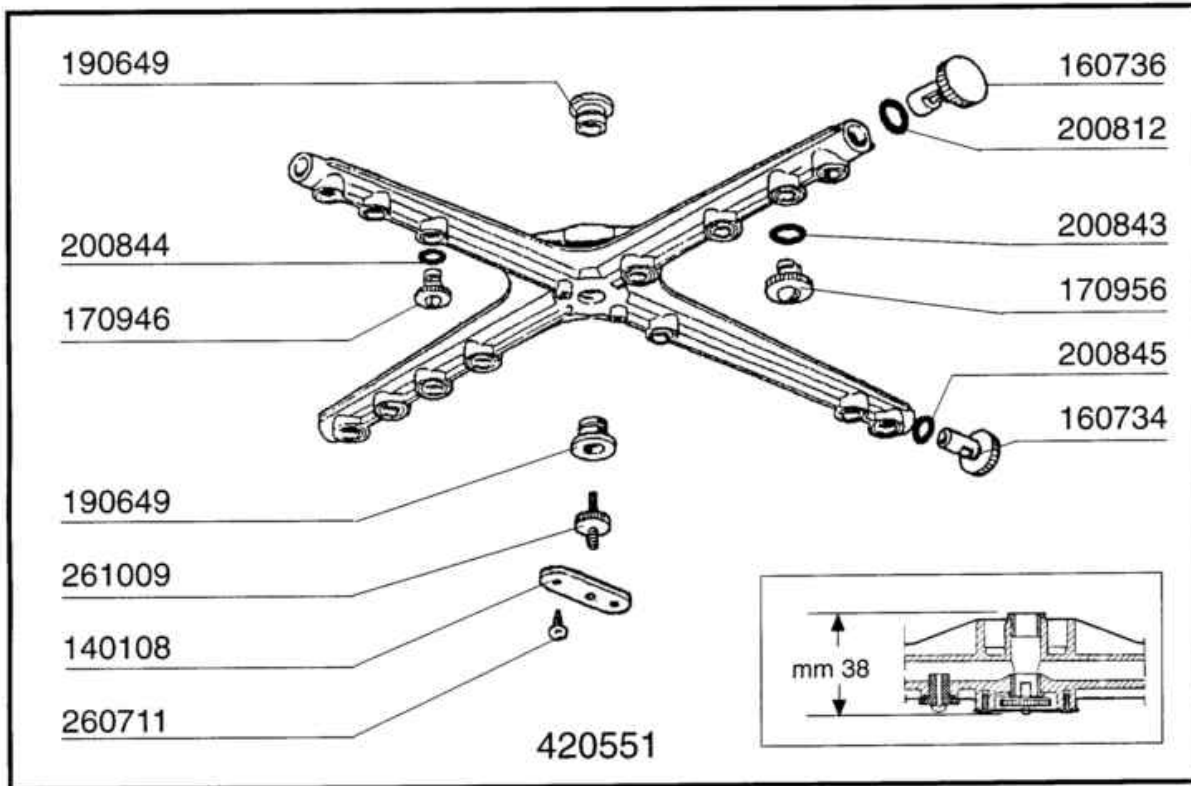

01 - 1999 S. AG.