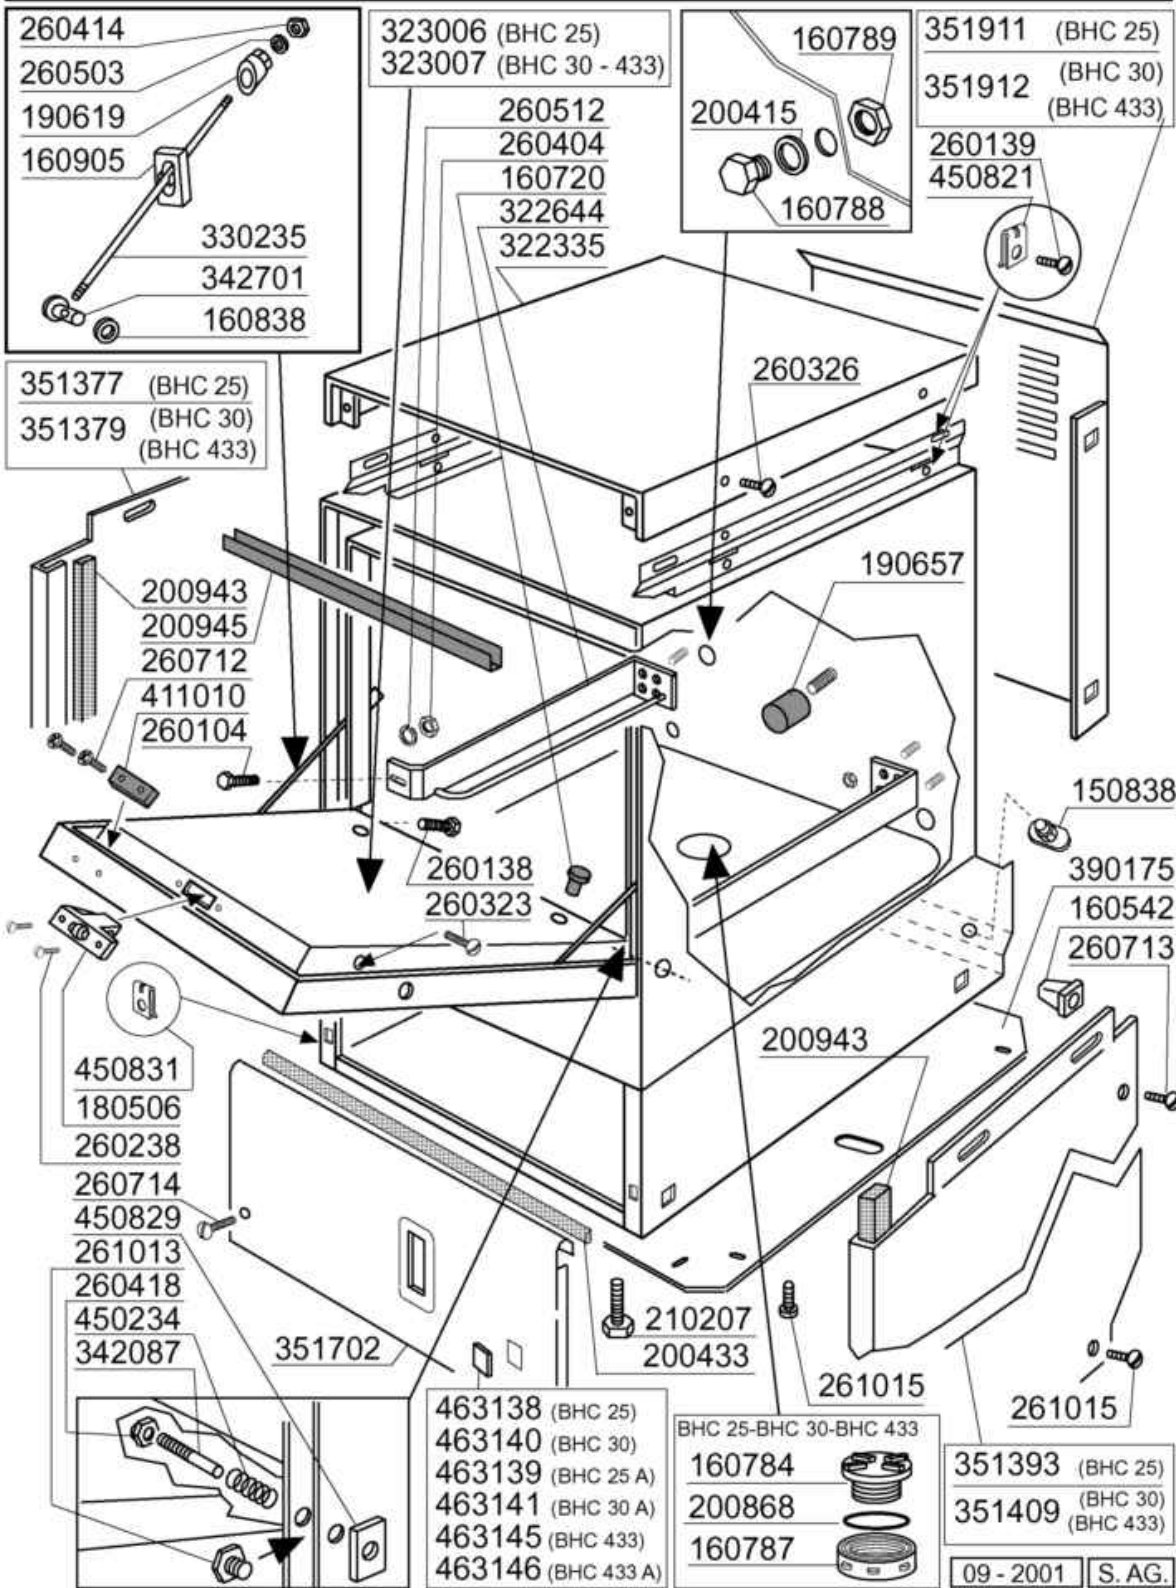

PARTI DI RICAMBIO
PIECES DETACHEES
SPARE PARTS
ERSATZTEILE
LISTA DE RECAMBIOS

BHC 25
BHC 25 A
BHC 30
BHC 30 A
BHC 433
BHC 433 A

09/99

01 - 2000 S. AG.

- 1 Hood
- 2 Hood
- 3 Tank
- 4 Tank
- 5 Wash arm
- 6 Rinse assembly
- 7 Rinse assembly
- 8 Wash pump
- 9 Wash pump
- 10 Control-box BHC433
- 11 Rinse aid injector
- 12 Rack
- 13 Detergent dispenser
- 14 Drain pump

sino alla matricola - jusqu'à la matr. - up to serial no. - bis Seriennr. - hasta la matr. **9400/08/01**

Code	Description	Price (€)
150838	CABLE HOLDER FOR BHC	
160542	SCREW SUPPORT	
160720	PLUG HEYCO D.8	
160784	PLUG	
160787	NUT	
160788	PLUG	
160789	NUT	
160838	SLIDING WASHER TIE ROD FC	
160905	SLIDING PLATE F. TIE ROD	
180506	DOOR CATCH BR-BC-FC	
190619	DOOR CATCH B-F-R	
190657	RACK STOP BHC	
200415	AIR TRAP GASKET -F2 18,5X10X3	
200433	SPONGY RUBBER RECT. 6X2,5 ADHE	
200868	GASKET	
200943	GASKET	
200945	DOOR GASKET BHC	
210207	FOOT BHC	
260104	STAINL.ST TE-SCREW A2 6X16 UNI	
260138	SCREW TE 4X10	
260139	SCREW TE 5X16	
260238	M4 X 10 MUSH/HD SCREW	
260323	SCREW TSP 5X20	
260326	SCREW TS 5X10	
260404	STAINLESS STEEL NUTS D6 UNI 55	
260414	SELF-LOCKING NUT M5	
260418	SELF-LOCKING NUT M4	
260503	STAINL.STEEL FLAT WASHER D5 UN	
260512	ST/ST GROWER WASHER D6	
260712	SCREW 2,9X9,5	
260713	SCREW 3,9X16	
260714	SCREW 4,2X19	
261013	SCREW	
261015	SCREW 3,9X13	
322335	COVER BHC	
322644	RACK GUIDE BHC	
323006	DOOR BHC25	
323007	DOOR BHC30	
330235	ROD FOR BHC DOOR	
342087	PIN	
342701	PIN FOR TIE ROD	
351377	LEFT PANEL BHC25	
351379	LEFT PANEL	
351393	RIGHT PANEL BHC25/1	
351409	LATERAL PANEL	

Code	Description	Price (€)
351702	FRONT PANEL	
351911	PANEL	
351912	BACK PANEL BHC30	
390175	PANEL	
411010	DOOR MAGNET	
450234	SPRING	
450821	SPRING CLIP FASTENER SNU 3634	
450829	DOOR BRACKET BHC	
450831	SCREW SUPPORT	
463138	NAME PLATE	
463139	NAME PLATE	
463140	NAME PLATE	
463141	NAME PLATE	
463145	NAME PLATE	
463146	NAME PLATE	