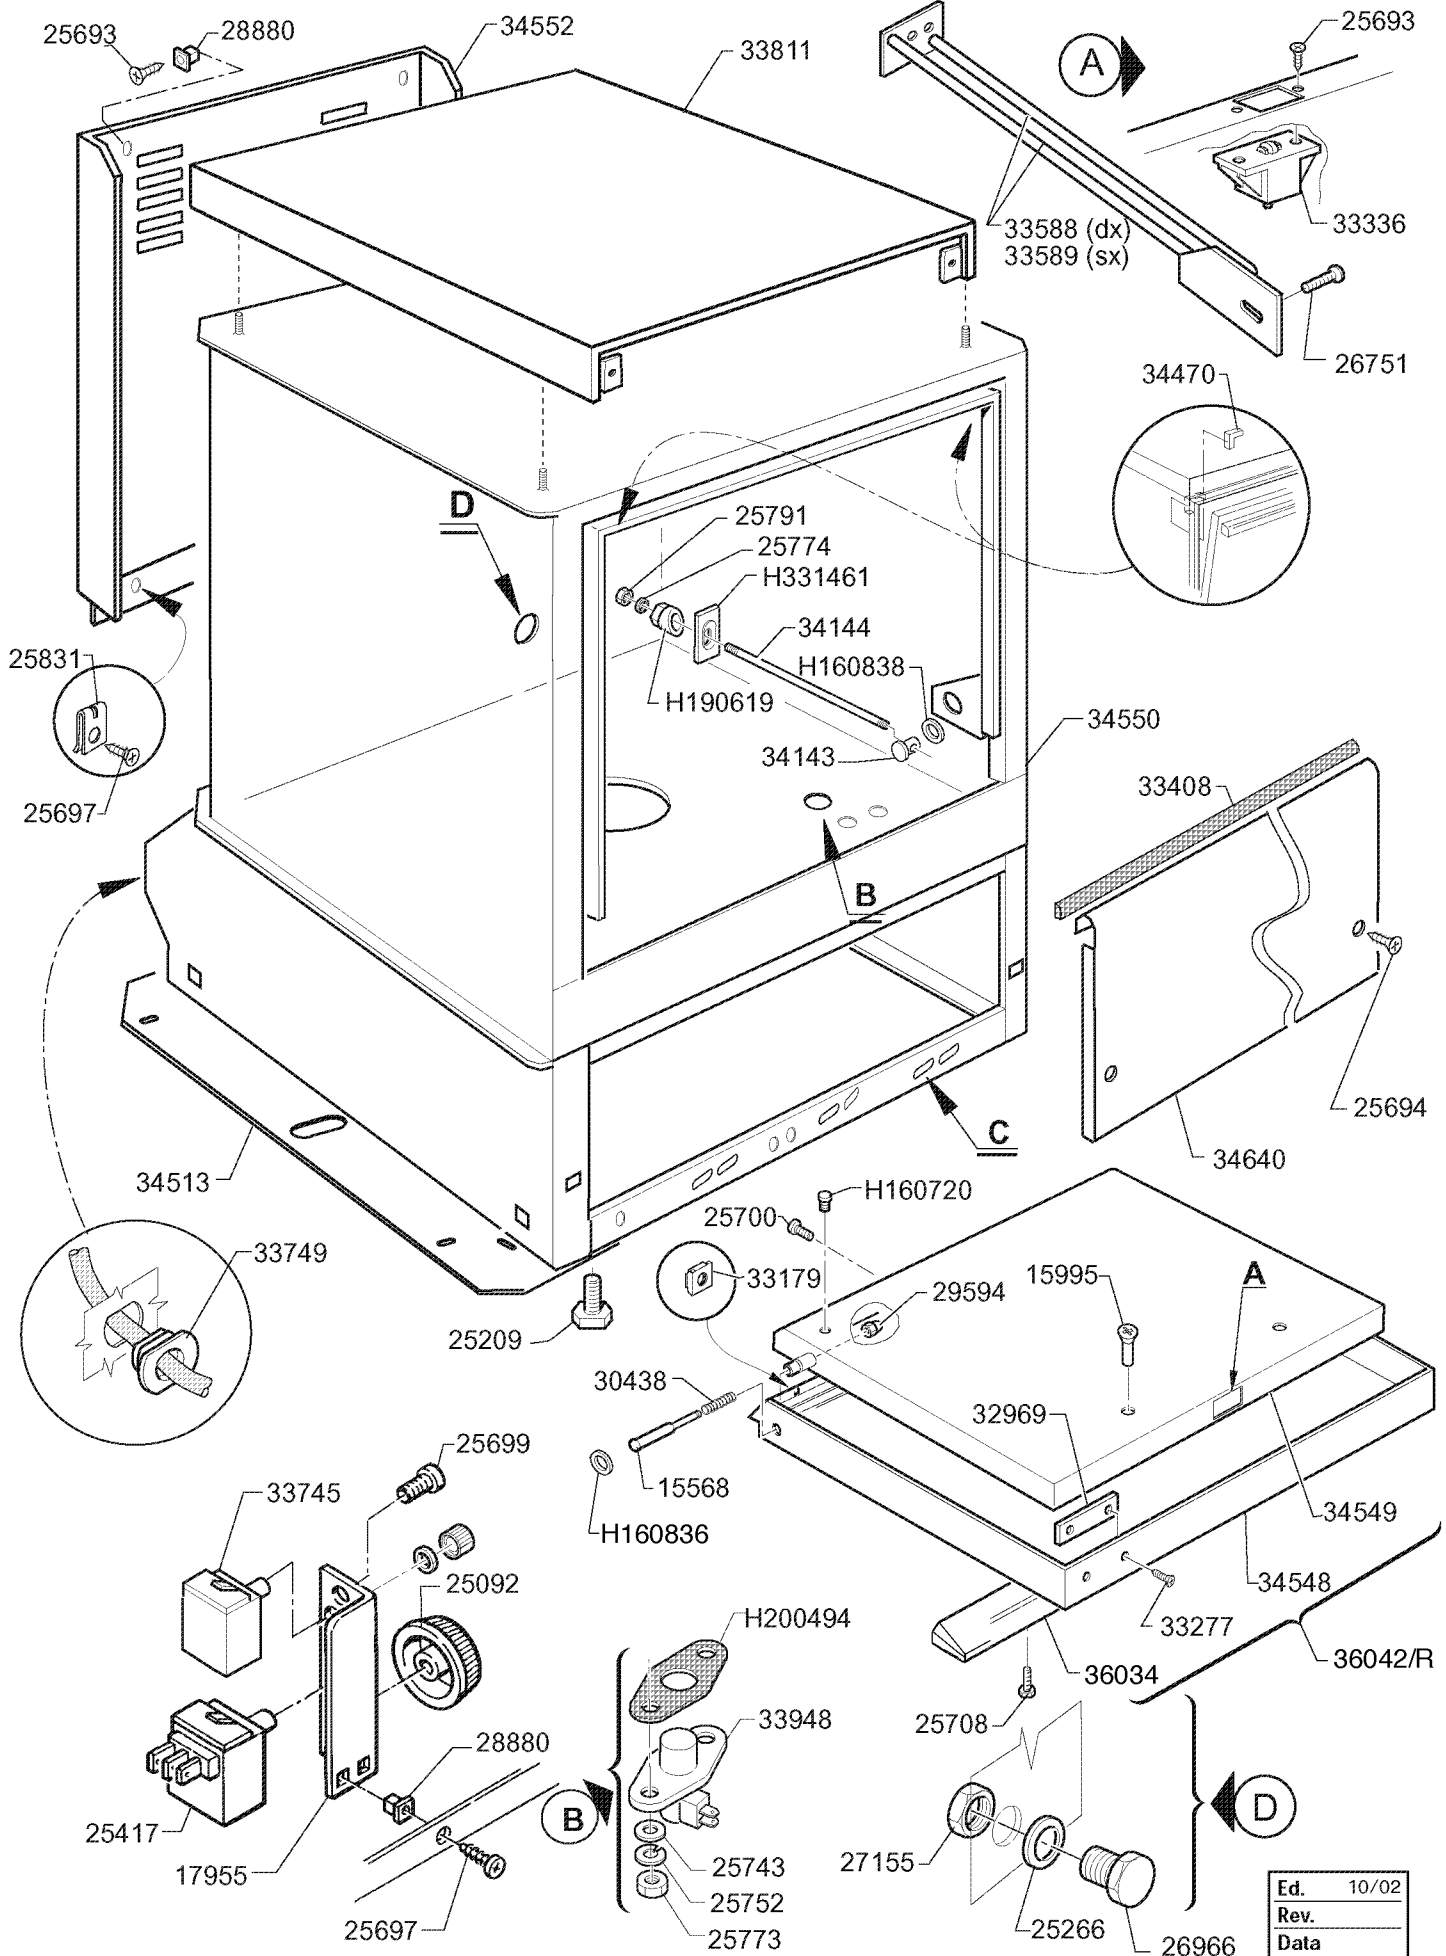

SPARE PARTS

Glasswashers

Dishwashers

SG 5

SD 5

Ed.	10/02
Rev.	
Data	

Ed.	10.01
Rev.	2002
Data	(02/02→)

Ed.	10/01
Rev.	
Data	