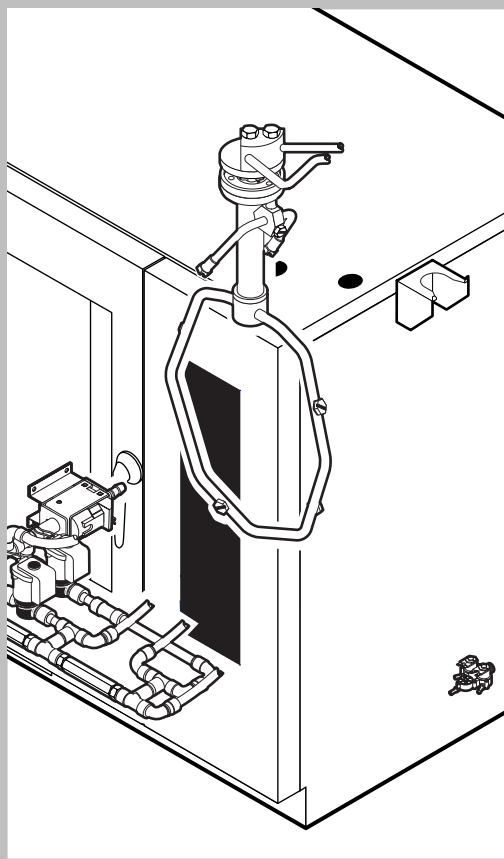

POS.	CODE	PIECES	DESCRIPTION
1	R11101440	1	DOOR
2	R11217600	1	INNER DOOR PANEL
3	R69180180	1	INNER DOOR PANEL DRIP TRAY
4	R11100140	1	INNER DOOR GLASS
5	R69180000	1	DOOR DRIP TRAY DRAINAGE
6	R58001760	2	INNER GLASS SOLID HINGE
7	R58001770	2	INNER GLASS HINGE PIN
8	R58001780	2	INNER GLASS CATCH KIT
9	R11401340	1	TOP "C" PROFILE
10	R11401360	1	LOWER "C" PROFILE
11	R11207240	1	LOWER DOOR HINGE
12	R58002670	1	LOWER HINGE PIN
13	R11200560	1	UPPER DOOR HINGE
14	R58002150	1	HINGE PIN
15	R58004050	2	NUT FOR UPPER DOOR HINGE
16	R10401710	1	WASHER FOR UPPER DOOR HINGE
17	R70050100	6	GLASS SILICON SPACERS
18	R70044150	1	GLASS GASKET
19	R66110320	1	DOOR LAMPS CABLE SET

POS.	CODE	PIECES	DESCRIPTION
20	R11401440	2	LAMP COVER
21	R71500150	2	GLASS LAMP
22	R70044200	2	LAMP GASKET
23	R11401450	2	GLASS HOLDER LAMP FLANGE
24	R65270020	2	LIGHT 20W 12V G4
25	R65270450	2	LIGHT SOCKET
26	R65260750	1	LAMPS CONTACT BLOCK
27	R66110300	1	LAMPS CONTACT CABLE SET
28	R11100300	1	DOOR HANDLE ASSEMBLY
29	R69010260	1	DOOR LATCH 1 STEP
30	R69010270	1	DOOR LATCH 2 STEP
31	R69010250	1	DOOR CATCH KIT
32	R69010630	1	INNER DOOR CATCH PLASTIC COVER
33	R61620132	1	PRONG FLANGE