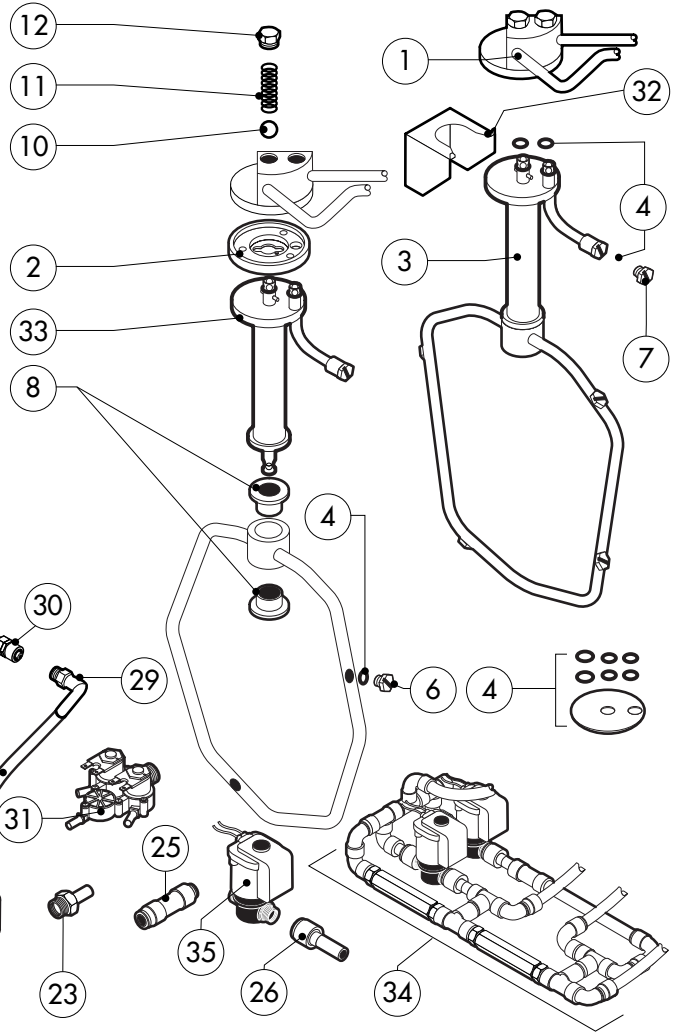

POS.	CODE	PIECES	DESCRIPTION
1	R11101440	1	DOOR
2	R11217600	1	INNER DOOR PANEL
3	R69180180	1	INNER DOOR PANEL DRIP TRAY
4	R11100140	1	INNER DOOR GLASS
5	R69180000	1	DOOR DRIP TRAY DRAINAGE
6	R58001760	2	INNER GLASS SOLID HINGE
7	R58001770	2	INNER GLASS HINGE PIN
8	R58001780	2	INNER GLASS CATCH KIT
9	R11401340	1	TOP "C" PROFILE
10	R11401360	1	LOWER "C" PROFILE
11	R11207240	1	LOWER DOOR HINGE
12	R58002670	1	LOWER HINGE PIN
13	R11200560	1	UPPER DOOR HINGE
14	R58002150	1	HINGE PIN
15	R58004050	2	NUT FOR UPPER DOOR HINGE
16	R10401710	1	WASHER FOR UPPER DOOR HINGE
17	R70050100	6	GLASS SILICON SPACERS
18	R70044150	1	GLASS GASKET
19	R66110320	1	DOOR LAMPS CABLE SET

POS.	CODE	PIECES	DESCRIPTION
20	R11401440	2	LAMP COVER
21	R71500150	2	GLASS LAMP
22	R70044200	2	LAMP GASKET
23	R11401450	2	GLASS HOLDER LAMP FLANGE
24	R65270020	2	LIGHT 20W 12V G4
25	R65270450	2	LIGHT SOCKET
26	R65260750	1	LAMPS CONTACT BLOCK
27	R66110300	1	LAMPS CONTACT CABLE SET
28	R11100300	1	DOOR HANDLE ASSEMBLY
29	R69010260	1	DOOR LATCH 1 STEP
30	R69010270	1	DOOR LATCH 2 STEP
31	R69010250	1	DOOR CATCH KIT
32	R69010630	1	INNER DOOR CATCH PLASTIC COVER
33	R61620132	1	PRONG FLANGE

POS.	CODE	PIECES	DESCRIPTION
20	R62090538	1	1/4" FEMALE STRAIGHT PIPE FITTING FOR D.8X6 PIPE
21	R62090482	1	RAPID MALE PIPE FITTING
22	R62090492	1	RAPID FEMALE PIPE FITTING
23	R62090608	2	8X1/8 END SIDE PIPE FITTING (WITH TANG)
24	R62090458	2	STRAIGHT MIDDLING PIPE FITTING D.10
25	R62090618	1	10-8 REDUCTION PIPE FITTING
26	R62090548	4	10-6 REDUCTION PIPE FITTING
27	R70070100	1	PE D.8 MM X 6 DETERGENT FLEXIBLE PIPE
28	R70070050	1	PE D.10 MM X7 WATER FLEXIBLE PIPE (3 MT LONG)
29	R62090648	1	ELBOW PIPE FITTING
30	R62090658	1	1/8" FEMALE STRAIGHT PIPE FITTING FOR D.8X6 PIPE
31	R65110240	1	SOLENOID VALVE 220V 50HZ WITH FLOW REDUCER
32	R11402000	1	WASHING DEVICE EXTERNAL HOLDER
33	R11100550	1	TUBE DEVICE SUPPORT WASHING
34	R62300028	1	ANTI-BACK FLOW DEVICE ASSEMBLY
35	R65110260	2	SOLENOID VALVE D.6 220V 50HZ