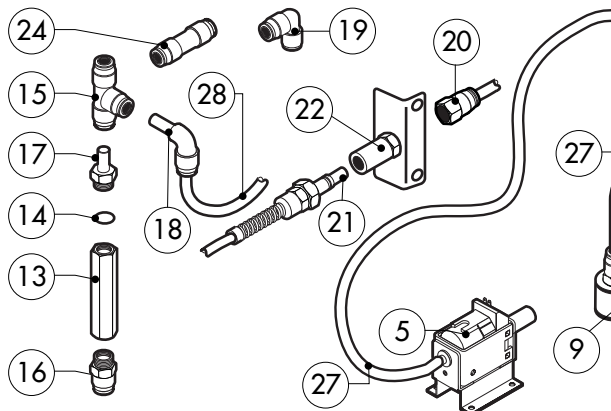

POS.	CODE	PIECES	DESCRIPTION
1	R11101440	1	DOOR
2	R11217600	1	INNER DOOR PANEL
3	R69180180	1	INNER DOOR PANEL DRIP TRAY
4	R11100140	1	INNER DOOR GLASS
5	R69180000	1	DOOR DRIP TRAY DRAINAGE
6	R58001760	2	INNER GLASS SOLID HINGE
7	R58001770	2	INNER GLASS HINGE PIN
8	R58001780	2	INNER GLASS CATCH KIT
9	R11401340	1	TOP "C" PROFILE
10	R11401360	1	LOWER "C" PROFILE
11	R11207240	1	LOWER DOOR HINGE
12	R58002670	1	LOWER HINGE PIN
13	R11200560	1	UPPER DOOR HINGE
14	R58002150	1	HINGE PIN
15	R58004050	2	NUT FOR UPPER DOOR HINGE
16	R10401710	1	WASHER FOR UPPER DOOR HINGE
17	R70050100	6	GLASS SILICON SPACERS
18	R70044150	1	GLASS GASKET
19	R66110320	1	DOOR LAMPS CABLE SET

POS.	CODE	PIECES	DESCRIPTION
1	R11200891	1	WASHING SYSTEM EXTERNAL ASSEMBLY
2	R58004960	1	WASHING SYSTEM INNER FLANGE
3	R11100520	1	WASHING DEVICE ASSEMBLY
4	R70045100	1	GASKETS KIT
5	R65110600	1	DETRGENT PUMP
6	R62210032	4	1,3 L/MIN RINSING JET
7	R62210042	3	0,56 L/MIN DETERGENT JET
8	R58004980	2	WASHING DEVICE ROTATION BUSH
9	R65110650	1	BOTTOM FILTER
10	R62220012	2	SPHERA D.14
11	R61620041	2	SPRING
12	R58005000	2	1/2" MALE COVER
13	R65110640	2	ANTI-BACK FLOW
14	R70010050	4	OR GASKETS
15	R62090468	5	"T" MIDDLING PIPE FITTING D.10
16	R62090508	1	10X1/4 STRAIGHT THREADED TERMINAL PIPE FITTING
17	R62090518	3	10X1/4 END SIDE PIPE FITTING (WITH TANG)
18	R62090528	10	ELBOW PIPE FITTING (WITH TANG) 10 X 10
19	R62090478	4	ELBOW MIDDLING PIPE FITTING D.10