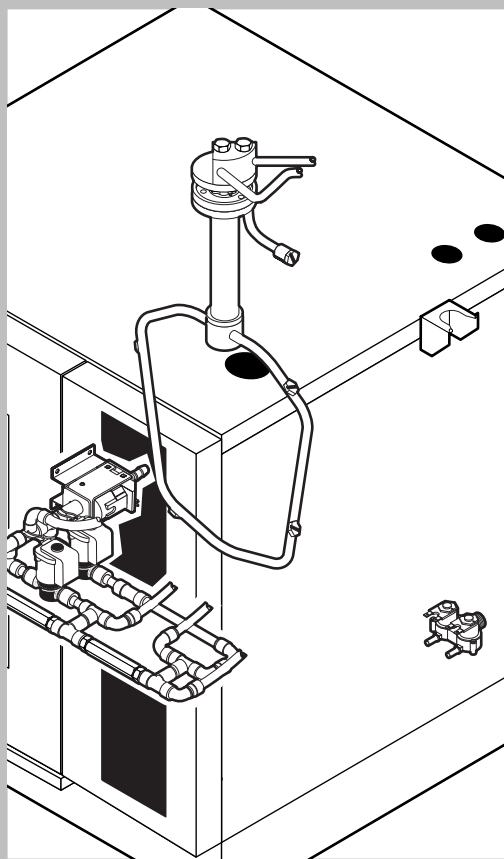

POS.	CODE	PIECES	DESCRIPTION
1	R14214200	1	DOOR
2	R14214430	1	INNER DOOR PANEL
3	R69180200	1	INNER DOOR PANEL DRIP TRAY
4	R71201650	1	INNER DOOR GLASS
5	R69180000	1	DOOR DRIP TRAY DRAINAGE
6	R58001760	2	INNER GLASS SOLID HINGE
7	R58001770	2	INNER GLASS HINGE PIN
8	R58001780	2	INNER GLASS CATCH KIT
9	R11401340	1	TOP "C" PROFILE
10	R11401360	1	LOWER "C" PROFILE
11	R11207240	1	LOWER DOOR HINGE
12	R58002670	1	LOWER HINGE PIN
13	R11200560	1	UPPER DOOR HINGE
14	R58002150	1	HINGE PIN
15	R58004050	2	NUT FOR UPPER DOOR HINGE
16	R10401710	1	WASHER FOR UPPER DOOR HINGE
17	R70050100	6	GLASS SILICON SPACERS
18	R70042760	1	GLASS GASKET
19	R66110310	1	DOOR LAMPS CABLE SET

POS.	CODE	PIECES	DESCRIPTION
20	R11401440	1	LAMP COVER
21	R71500150	1	GLASS LAMP
22	R70044200	1	LAMP GASKET
23	R11401450	1	GLASS HOLDER LAMP FLANGE
24	R65270020	1	LIGHT 20W 12V G4
25	R65270450	1	LIGHT SOCKET
26	R65260750	1	LAMPS CONTACT BLOCK
27	R66110300	1	LAMPS CONTACT CABLE SET
28	R11100300	1	DOOR HANDLE ASSEMBLY
29	R69010260	1	DOOR LATCH 1 STEP
30	R69010270	1	DOOR LATCH 2 STEP
31	R69010250	1	DOOR CATCH KIT
32	R69010630	1	INNER DOOR CATCH PLASTIC COVER
33	R61620132	1	PRONG FLANGE