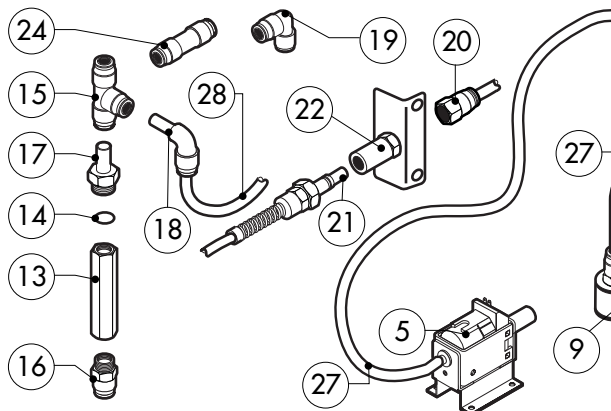

POS.	CODE	PIECES	DESCRIPTION
1	R14212250	1	WASHING SYSTEM EXTERNAL ASSEMBLY
2	R58004960	1	WASHING SYSTEM INNER FLANGE
3	R14102480	1	WASHING DEVICE ASSEMBLY
4	R70045090	1	GASKETS KIT
5	R65110600	1	DETRGENT PUMP
6	R62210032	4	1,3 L/MIN RINSING JET
7	R62210042	1	0,56 L/MIN DETERGENT JET
8	R58004980	2	WASHING DEVICE ROTATION BUSH
9	R65110650	1	BOTTOM FILTER
10	R62220012	2	SPHERA D.14
11	R61620041	2	SPRING
12	R58005000	2	1/2" MALE COVER
13	R65110640	2	ANTI-BACK FLOW
14	R70010050	4	OR GASKETS
15	R62090468	5	"T" MIDDLING PIPE FITTING D.10
16	R62090508	1	10X1/4 STRAIGHT THREADED TERMINAL PIPE FITTING
17	R62090518	3	10X1/4 END SIDE PIPE FITTING (WITH TANG)
18	R62090528	10	ELBOW PIPE FITTING (WITH TANG) 10 X 10
19	R62090478	4	ELBOW MIDDLING PIPE FITTING D.10

POS.	CODE	PIECES	DESCRIPTION
20	R62090538	1	1/4" FEMALE STRAIGHT PIPE FITTING FOR D.8X6 PIPE
21	R62090482	1	RAPID MALE PIPE FITTING
22	R62090492	1	RAPID FEMALE PIPE FITTING
23	R62090608	1	8X1/8 END SIDE PIPE FITTING (WITH TANG)
24	R62090458	1	STRAIGHT MIDDLING PIPE FITTING D.10
25	R62090618	1	10-8 REDUCTION PIPE FITTING
26	R62090548	4	10-6 REDUCTION PIPE FITTING
27	R70070100	1	PE D.8 MM X 6 DETERGENT FLEXIBLE PIPE
28	R70070050	1	PE D.10 MM X7 WATER FLEXIBLE PIPE (3 MT LONG)
29	R62090648	1	ELBOW PIPE FITTING
30	R62090658	1	1/8" FEMALE STRAIGHT PIPE FITTING FOR D.8X6 PIPE
31	R65110240	1	SOLENOID VALVE 220V 50HZ
32	R11402000	1	WASHING DEVICE EXTERNAL HOLDER
33	R14102550	1	TUBE DEVICE SUPPORT WASHING
34	R62300028	1	ANTI-BACK FLOW DEVICE ASSEMBLY
35	R65110260	2	SOLENOID VALVE D.6 220V 50HZ
36	R65170050	2	RELAY 4052 240V AC 10A