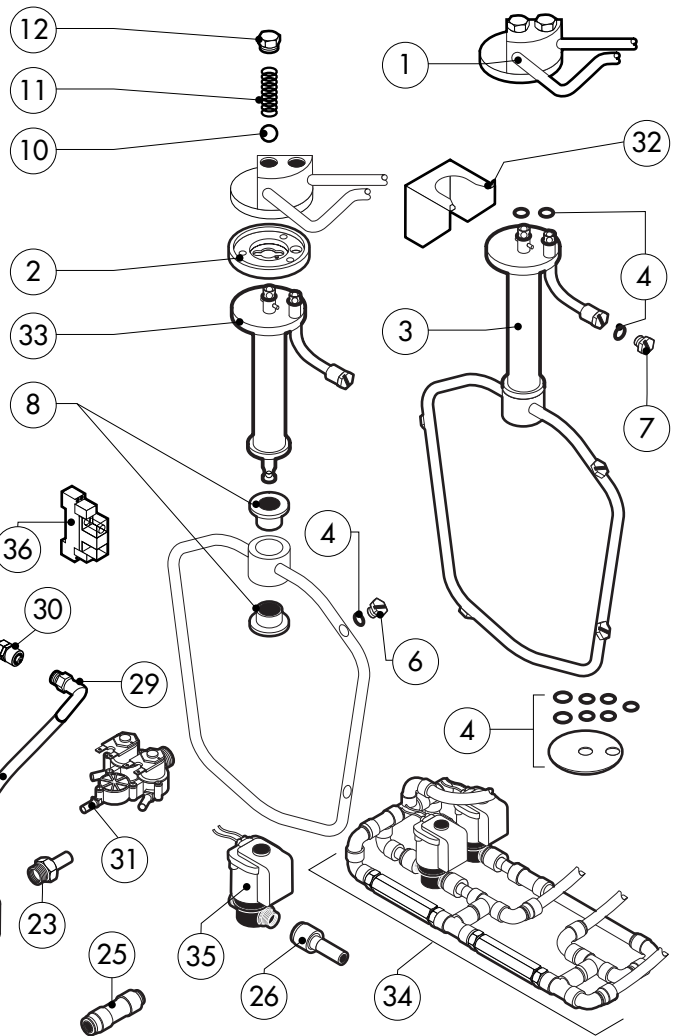

POS.	CODE	PIECES	DESCRIPTION
20	R11401440	1	LAMP COVER
21	R71500150	1	GLASS LAMP
22	R70044200	1	LAMP GASKET
23	R11401450	1	GLASS HOLDER LAMP FLANGE
24	R65270020	1	LIGHT 20W 12V G4
25	R65270450	1	LIGHT SOCKET
26	R65260750	1	LAMPS CONTACT BLOCK
27	R66110300	1	LAMPS CONTACT CABLE SET
28	R11100300	1	DOOR HANDLE ASSEMBLY
29	R69010260	1	DOOR LATCH 1 STEP
30	R69010270	1	DOOR LATCH 2 STEP
31	R69010250	1	DOOR CATCH KIT
32	R69010630	1	INNER DOOR CATCH PLASTIC COVER
33	R61620132	1	PRONG FLANGE

POS.	CODE	PIECES	DESCRIPTION
20	R62090538	1	1/4" FEMALE STRAIGHT PIPE FITTING FOR D.8X6 PIPE
21	R62090482	1	RAPID MALE PIPE FITTING
22	R62090492	1	RAPID FEMALE PIPE FITTING
23	R62090608	1	8X1/8 END SIDE PIPE FITTING (WITH TANG)
24	R62090458	1	STRAIGHT MIDDLING PIPE FITTING D.10
25	R62090618	1	10-8 REDUCTION PIPE FITTING
26	R62090548	4	10-6 REDUCTION PIPE FITTING
27	R70070100	1	PE D.8 MM X 6 DETERGENT FLEXIBLE PIPE
28	R70070050	1	PE D.10 MM X7 WATER FLEXIBLE PIPE (3 MT LONG)
29	R62090648	1	ELBOW PIPE FITTING
30	R62090658	1	1/8" FEMALE STRAIGHT PIPE FITTING FOR D.8X6 PIPE
31	R65110240	1	SOLENOID VALVE 220V 50HZ
32	R11402000	1	WASHING DEVICE EXTERNAL HOLDER
33	R14102550	1	TUBE DEVICE SUPPORT WASHING
34	R62300028	1	ANTI-BACK FLOW DEVICE ASSEMBLY
35	R65110260	2	SOLENOID VALVE D.6 220V 50HZ
36	R65170050	2	RELAY 4052 240V AC 10A