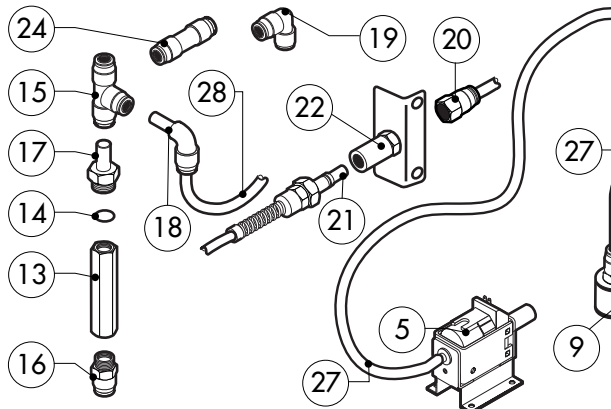

POS.	CODE	PIECES	DESCRIPTION
1	R14212250	1	WASHING SYSTEM EXTERNAL ASSEMBLY
2	R58004960	1	WASHING SYSTEM INNER FLANGE
3	R14102480	1	WASHING DEVICE ASSEMBLY
4	R70045090	1	GASKETS KIT
5	R65110600	1	DETRGENT PUMP
6	R62210032	4	1,3 L/MIN RINSING JET
7	R62210042	1	0,56 L/MIN DETERGENT JET
8	R58004980	2	WASHING DEVICE ROTATION BUSH
9	R65110650	1	BOTTOM FILTER
10	R62220012	2	SPHERA D.14
11	R61620041	2	SPRING
12	R58005000	2	1/2" MALE COVER
13	R65110640	2	ANTI-BACK FLOW
14	R70010050	4	OR GASKETS
15	R62090468	5	"T" MIDDLING PIPE FITTING D.10
16	R62090508	1	10X1/4 STRAIGHT THREADED TERMINAL PIPE FITTING
17	R62090518	3	10X1/4 END SIDE PIPE FITTING (WITH TANG)
18	R62090528	10	ELBOW PIPE FITTING (WITH TANG) 10 X 10
19	R62090478	4	ELBOW MIDDLING PIPE FITTING D.10

POS.	CODE	PIECES	DESCRIPTION
20	R62090538	1	1/4" FEMALE STRAIGHT PIPE FITTING FOR D.8X6 PIPE
21	R62090482	1	RAPID MALE PIPE FITTING
22	R62090492	1	RAPID FEMALE PIPE FITTING
23	R62090608	1	8X1/8 END SIDE PIPE FITTING (WITH TANG)
24	R62090458	1	STRAIGHT MIDDLING PIPE FITTING D.10
25	R62090618	1	10-8 REDUCTION PIPE FITTING
26	R62090548	4	10-6 REDUCTION PIPE FITTING
27	R70070100	1	PE D.8 MM X 6 DETERGENT FLEXIBLE PIPE
28	R70070050	1	PE D.10 MM X7 WATER FLEXIBLE PIPE (3 MT LONG)
29	R62090648	1	ELBOW PIPE FITTING
30	R62090658	1	1/8" FEMALE STRAIGHT PIPE FITTING FOR D.8X6 PIPE
31	R65110240	1	SOLENOID VALVE 220V 50HZ
32	R11402000	1	WASHING DEVICE EXTERNAL HOLDER
33	R14102550	1	TUBE DEVICE SUPPORT WASHING
34	R62300028	1	ANTI-BACK FLOW DEVICE ASSEMBLY
35	R65110260	2	SOLENOID VALVE D.6 220V 50HZ
36	R65170050	2	RELAY 4052 240V AC 10A