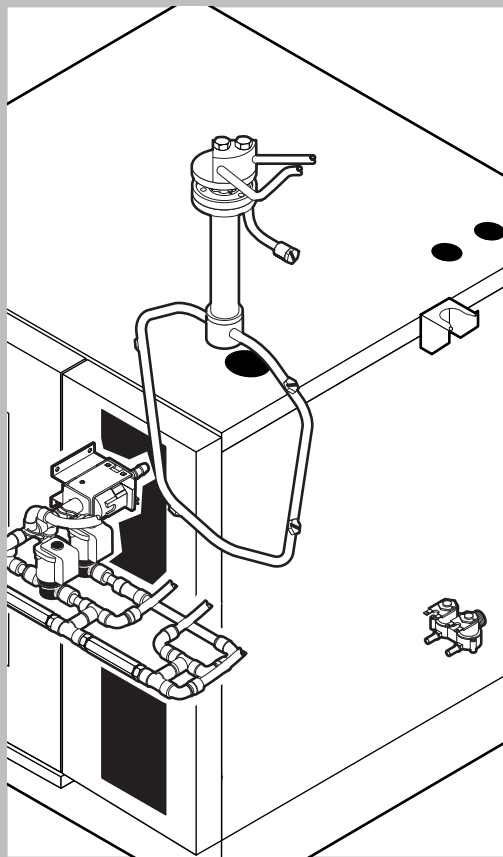

POS.	CODE	PIECES	DESCRIPTION
1	R14214200	1	DOOR
2	R14214430	1	INNER DOOR PANEL
3	R69180200	1	INNER DOOR PANEL DRIP TRAY
4	R71201650	1	INNER DOOR GLASS
5	R69180000	1	DOOR DRIP TRAY DRAINAGE
6	R58001760	2	INNER GLASS SOLID HINGE
7	R58001770	2	INNER GLASS HINGE PIN
8	R58001780	2	INNER GLASS CATCH KIT
9	R11401340	1	TOP "C" PROFILE
10	R11401360	1	LOWER "C" PROFILE
11	R11207240	1	LOWER DOOR HINGE
12	R58002670	1	LOWER HINGE PIN
13	R11200560	1	UPPER DOOR HINGE
14	R58002150	1	HINGE PIN
15	R58004050	2	NUT FOR UPPER DOOR HINGE
16	R10401710	1	WASHER FOR UPPER DOOR HINGE
17	R70050100	6	GLASS SILICON SPACERS
18	R70042760	1	GLASS GASKET
19	R66110310	1	DOOR LAMPS CABLE SET

POS.	CODE	PIECES	DESCRIPTION
20	R11401440	1	LAMP COVER
21	R71500150	1	GLASS LAMP
22	R70044200	1	LAMP GASKET
23	R11401450	1	GLASS HOLDER LAMP FLANGE
24	R65270020	1	LIGHT 20W 12V G4
25	R65270450	1	LIGHT SOCKET
26	R65260750	1	LAMPS CONTACT BLOCK
27	R66110300	1	LAMPS CONTACT CABLE SET
28	R11100300	1	DOOR HANDLE ASSEMBLY
29	R69010260	1	DOOR LATCH 1 STEP
30	R69010270	1	DOOR LATCH 2 STEP
31	R69010250	1	DOOR CATCH KIT
32	R69010630	1	INNER DOOR CATCH PLASTIC COVER
33	R61620132	1	PRONG FLANGE