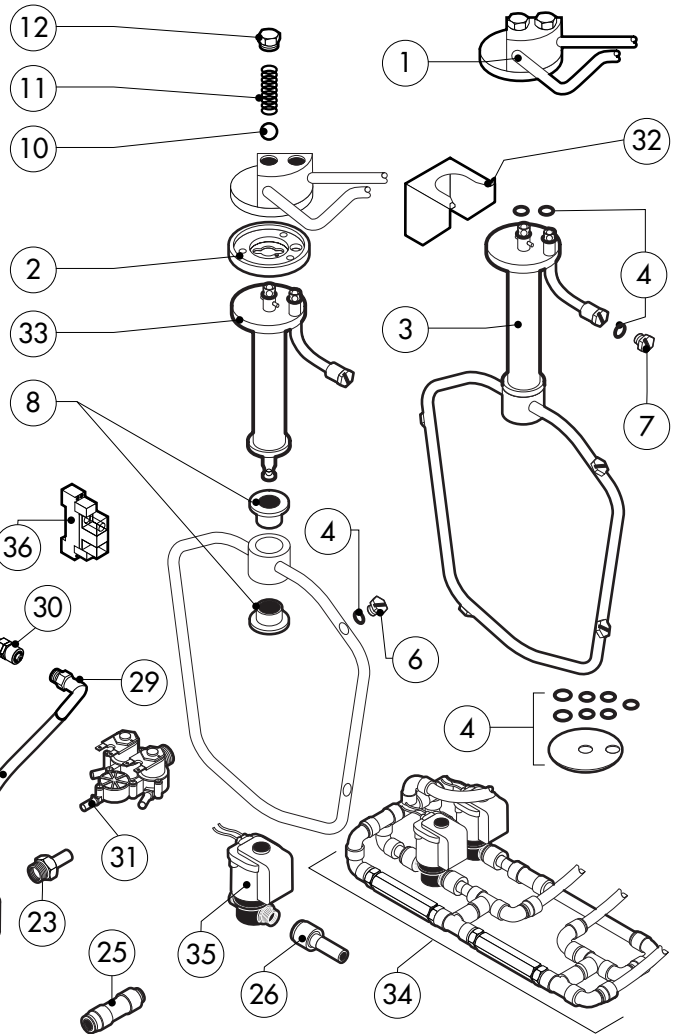

POS.	CODE	PIECES	DESCRIPTION
20	R11401440	1	LAMP COVER
21	R71500150	1	GLASS LAMP
22	R70044200	1	LAMP GASKET
23	R11401450	1	GLASS HOLDER LAMP FLANGE
24	R65270020	1	LIGHT 20W 12V G4
25	R65270450	1	LIGHT SOCKET
26	R65260750	1	LAMPS CONTACT BLOCK
27	R66110300	1	LAMPS CONTACT CABLE SET
28	R11100300	1	DOOR HANDLE ASSEMBLY
29	R69010260	1	DOOR LATCH 1 STEP
30	R69010270	1	DOOR LATCH 2 STEP
31	R69010250	1	DOOR CATCH KIT
32	R69010630	1	INNER DOOR CATCH PLASTIC COVER
33	R61620132	1	PRONG FLANGE

POS.	CODE	PIECES	DESCRIPTION
1	R14212250	1	WASHING SYSTEM EXTERNAL ASSEMBLY
2	R58004960	1	WASHING SYSTEM INNER FLANGE
3	R14102480	1	WASHING DEVICE ASSEMBLY
4	R70045090	1	GASKETS KIT
5	R65110600	1	DETRGENT PUMP
6	R62210032	4	1,3 L/MIN RINSING JET
7	R62210042	1	0,56 L/MIN DETERGENT JET
8	R58004980	2	WASHING DEVICE ROTATION BUSH
9	R65110650	1	BOTTOM FILTER
10	R62220012	2	SPHERA D.14
11	R61620041	2	SPRING
12	R58005000	2	1/2" MALE COVER
13	R65110640	2	ANTI-BACK FLOW
14	R70010050	4	OR GASKETS
15	R62090468	5	"T" MIDDLING PIPE FITTING D.10
16	R62090508	1	10X1/4 STRAIGHT THREADED TERMINAL PIPE FITTING
17	R62090518	3	10X1/4 END SIDE PIPE FITTING (WITH TANG)
18	R62090528	10	ELBOW PIPE FITTING (WITH TANG) 10 X 10
19	R62090478	4	ELBOW MIDDLING PIPE FITTING D.10