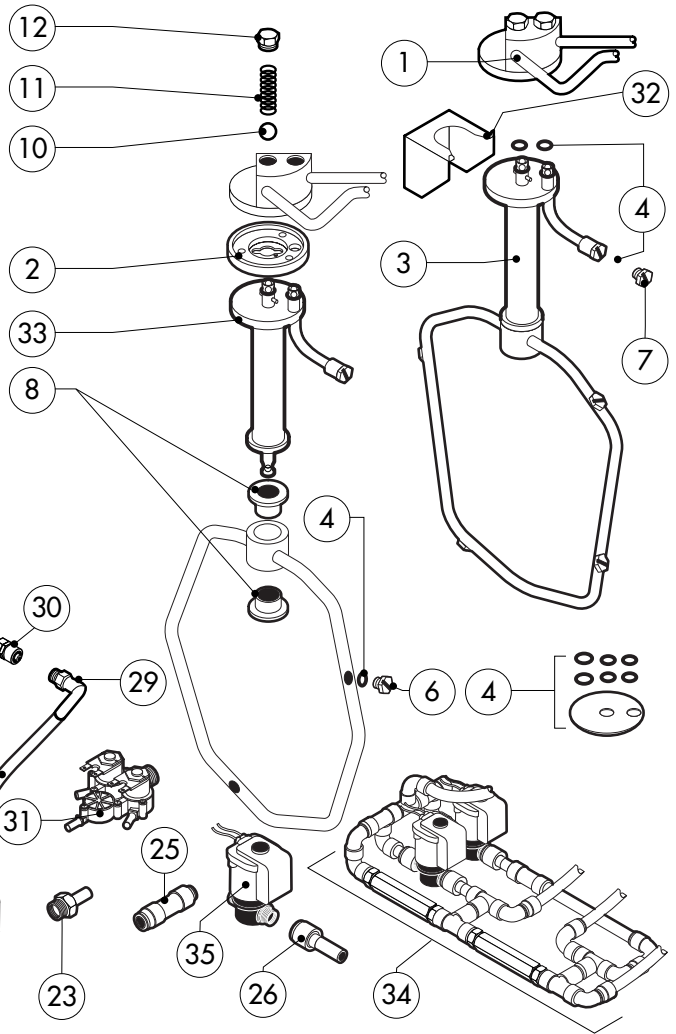

POS.	CODE	PIECES	DESCRIPTION
1	R11101440	1	DOOR
2	R11217600	1	INNER DOOR PANEL
3	R69180180	1	INNER DOOR PANEL DRIP TRAY
4	R11100140	1	INNER DOOR GLASS
5	R69180000	1	DOOR DRIP TRAY DRAINAGE
6	R58001760	2	INNER GLASS SOLID HINGE
7	R58001770	2	INNER GLASS HINGE PIN
8	R58001780	2	INNER GLASS CATCH KIT
9	R11401340	1	TOP "C" PROFILE
10	R11401360	1	LOWER "C" PROFILE
11	R11207240	1	LOWER DOOR HINGE
12	R58002670	1	LOWER HINGE PIN
13	R11200560	1	UPPER DOOR HINGE
14	R58002150	1	HINGE PIN
15	R58004050	2	NUT FOR UPPER DOOR HINGE
16	R10401710	1	WASHER FOR UPPER DOOR HINGE
17	R70050100	6	GLASS SILICON SPACERS
18	R70044150	1	GLASS GASKET
19	R66110320	1	DOOR LAMPS CABLE SET

POS.	CODE	PIECES	DESCRIPTION
20	R11401440	2	LAMP COVER
21	R71500150	2	GLASS LAMP
22	R70044200	2	LAMP GASKET
23	R11401450	2	GLASS HOLDER LAMP FLANGE
24	R65270020	2	LIGHT 20W 12V G4
25	R65270450	2	LIGHT SOCKET
26	R65260750	1	LAMPS CONTACT BLOCK
27	R66110300	1	LAMPS CONTACT CABLE SET
28	R11100300	1	DOOR HANDLE ASSEMBLY
29	R69010260	1	DOOR LATCH 1 STEP
30	R69010270	1	DOOR LATCH 2 STEP
31	R69010250	1	DOOR CATCH KIT
32	R69010630	1	INNER DOOR CATCH PLASTIC COVER
33	R61620132	1	PRONG FLANGE

POS.	CODE	PIECES	DESCRIPTION
20	R62090538	1	1/4" FEMALE STRAIGHT PIPE FITTING FOR D.8X6 PIPE
21	R62090482	1	RAPID MALE PIPE FITTING
22	R62090492	1	RAPID FEMALE PIPE FITTING
23	R62090608	2	8X1/8 END SIDE PIPE FITTING (WITH TANG)
24	R62090458	2	STRAIGHT MIDDLING PIPE FITTING D.10
25	R62090618	1	10-8 REDUCTION PIPE FITTING
26	R62090548	4	10-6 REDUCTION PIPE FITTING
27	R70070100	1	PE D.8 MM X 6 DETERGENT FLEXIBLE PIPE
28	R70070050	1	PE D.10 MM X7 WATER FLEXIBLE PIPE (3 MT LONG)
29	R62090648	1	ELBOW PIPE FITTING
30	R62090658	1	1/8" FEMALE STRAIGHT PIPE FITTING FOR D.8X6 PIPE
31	R65110240	1	SOLENOID VALVE 220V 50HZ WITH FLOW REDUCER
32	R11402000	1	WASHING DEVICE EXTERNAL HOLDER
33	R11100550	1	TUBE DEVICE SUPPORT WASHING
34	R62300028	1	ANTI-BACK FLOW DEVICE ASSEMBLY
35	R65110260	2	SOLENOID VALVE D.6 220V 50HZ