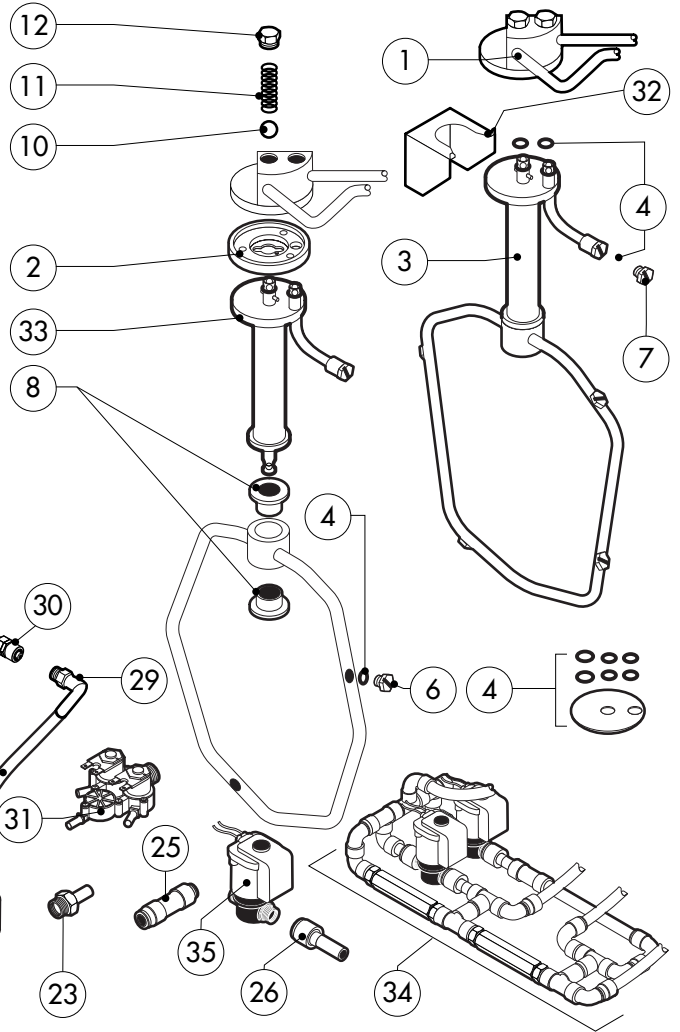

POS.	CODE	PIECES	DESCRIPTION
1	R11101440	1	DOOR
2	R11217600	1	INNER DOOR PANEL
3	R69180180	1	INNER DOOR PANEL DRIP TRAY
4	R11100140	1	INNER DOOR GLASS
5	R69180000	1	DOOR DRIP TRAY DRAINAGE
6	R58001760	2	INNER GLASS SOLID HINGE
7	R58001770	2	INNER GLASS HINGE PIN
8	R58001780	2	INNER GLASS CATCH KIT
9	R11401340	1	TOP "C" PROFILE
10	R11401360	1	LOWER "C" PROFILE
11	R11207240	1	LOWER DOOR HINGE
12	R58002670	1	LOWER HINGE PIN
13	R11200560	1	UPPER DOOR HINGE
14	R58002150	1	HINGE PIN
15	R58004050	2	NUT FOR UPPER DOOR HINGE
16	R10401710	1	WASHER FOR UPPER DOOR HINGE
17	R70050100	6	GLASS SILICON SPACERS
18	R70044150	1	GLASS GASKET
19	R66110320	1	DOOR LAMPS CABLE SET

POS.	CODE	PIECES	DESCRIPTION
20	R11401440	2	LAMP COVER
21	R71500150	2	GLASS LAMP
22	R70044200	2	LAMP GASKET
23	R11401450	2	GLASS HOLDER LAMP FLANGE
24	R65270020	2	LIGHT 20W 12V G4
25	R65270450	2	LIGHT SOCKET
26	R65260750	1	LAMPS CONTACT BLOCK
27	R66110300	1	LAMPS CONTACT CABLE SET
28	R11100300	1	DOOR HANDLE ASSEMBLY
29	R69010260	1	DOOR LATCH 1 STEP
30	R69010270	1	DOOR LATCH 2 STEP
31	R69010250	1	DOOR CATCH KIT
32	R69010630	1	INNER DOOR CATCH PLASTIC COVER
33	R61620132	1	PRONG FLANGE

POS.	CODE	PIECES	DESCRIPTION
20	R62090538	1	1/4" FEMALE STRAIGHT PIPE FITTING FOR D.8X6 PIPE
21	R62090482	1	RAPID MALE PIPE FITTING
22	R62090492	1	RAPID FEMALE PIPE FITTING
23	R62090608	2	8X1/8 END SIDE PIPE FITTING (WITH TANG)
24	R62090458	2	STRAIGHT MIDDLING PIPE FITTING D.10
25	R62090618	1	10-8 REDUCTION PIPE FITTING
26	R62090548	4	10-6 REDUCTION PIPE FITTING
27	R70070100	1	PE D.8 MM X 6 DETERGENT FLEXIBLE PIPE
28	R70070050	1	PE D.10 MM X7 WATER FLEXIBLE PIPE (3 MT LONG)
29	R62090648	1	ELBOW PIPE FITTING
30	R62090658	1	1/8" FEMALE STRAIGHT PIPE FITTING FOR D.8X6 PIPE
31	R65110240	1	SOLENOID VALVE 220V 50HZ WITH FLOW REDUCER
32	R11402000	1	WASHING DEVICE EXTERNAL HOLDER
33	R11100550	1	TUBE DEVICE SUPPORT WASHING
34	R62300028	1	ANTI-BACK FLOW DEVICE ASSEMBLY
35	R65110260	2	SOLENOID VALVE D.6 220V 50HZ