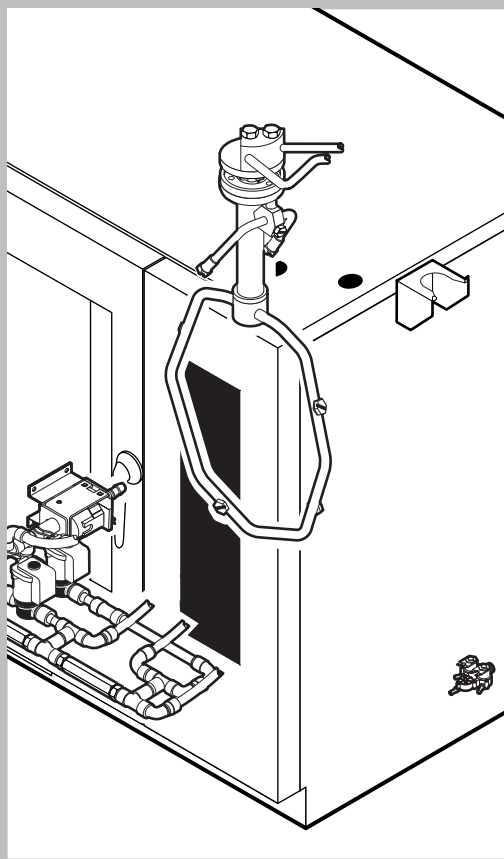

POS.	CODE	PIECES	DESCRIPTION
1	R11101440	1	DOOR
2	R11217600	1	INNER DOOR PANEL
3	R69180180	1	INNER DOOR PANEL DRIP TRAY
4	R11100140	1	INNER DOOR GLASS
5	R69180000	1	DOOR DRIP TRAY DRAINAGE
6	R58001760	2	INNER GLASS SOLID HINGE
7	R58001770	2	INNER GLASS HINGE PIN
8	R58001780	2	INNER GLASS CATCH KIT
9	R11401340	1	TOP "C" PROFILE
10	R11401360	1	LOWER "C" PROFILE
11	R11207240	1	LOWER DOOR HINGE
12	R58002670	1	LOWER HINGE PIN
13	R11200560	1	UPPER DOOR HINGE
14	R58002150	1	HINGE PIN
15	R58004050	2	NUT FOR UPPER DOOR HINGE
16	R10401710	1	WASHER FOR UPPER DOOR HINGE
17	R70050100	6	GLASS SILICON SPACERS
18	R70044150	1	GLASS GASKET
19	R66110320	1	DOOR LAMPS CABLE SET

POS.	CODE	PIECES	DESCRIPTION
20	R11401440	2	LAMP COVER
21	R71500150	2	GLASS LAMP
22	R70044200	2	LAMP GASKET
23	R11401450	2	GLASS HOLDER LAMP FLANGE
24	R65270020	2	LIGHT 20W 12V G4
25	R65270450	2	LIGHT SOCKET
26	R65260750	1	LAMPS CONTACT BLOCK
27	R66110300	1	LAMPS CONTACT CABLE SET
28	R11100300	1	DOOR HANDLE ASSEMBLY
29	R69010260	1	DOOR LATCH 1 STEP
30	R69010270	1	DOOR LATCH 2 STEP
31	R69010250	1	DOOR CATCH KIT
32	R69010630	1	INNER DOOR CATCH PLASTIC COVER
33	R61620132	1	PRONG FLANGE