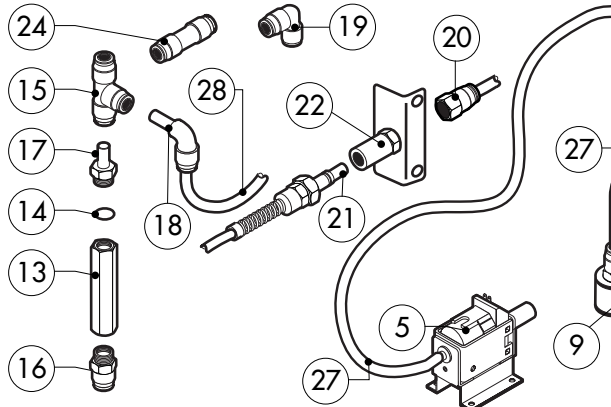

POS.	CODE	PIECES	DESCRIPTION
1	R11101440	1	DOOR
2	R11217600	1	INNER DOOR PANEL
3	R69180180	1	INNER DOOR PANEL DRIP TRAY
4	R11100140	1	INNER DOOR GLASS
5	R69180000	1	DOOR DRIP TRAY DRAINAGE
6	R58001760	2	INNER GLASS SOLID HINGE
7	R58001770	2	INNER GLASS HINGE PIN
8	R58001780	2	INNER GLASS CATCH KIT
9	R11401340	1	TOP "C" PROFILE
10	R11401360	1	LOWER "C" PROFILE
11	R11207240	1	LOWER DOOR HINGE
12	R58002670	1	LOWER HINGE PIN
13	R11200560	1	UPPER DOOR HINGE
14	R58002150	1	HINGE PIN
15	R58004050	2	NUT FOR UPPER DOOR HINGE
16	R10401710	1	WASHER FOR UPPER DOOR HINGE
17	R70050100	6	GLASS SILICON SPACERS
18	R70044150	1	GLASS GASKET
19	R66110320	1	DOOR LAMPS CABLE SET

POS.	CODE	PIECES	DESCRIPTION
1	R11200891	1	WASHING SYSTEM EXTERNAL ASSEMBLY
2	R58004960	1	WASHING SYSTEM INNER FLANGE
3	R11100520	1	WASHING DEVICE ASSEMBLY
4	R70045100	1	GASKETS KIT
5	R65110600	1	DETRGENT PUMP
6	R62210032	4	1,3 L/MIN RINSING JET
7	R62210042	3	0,56 L/MIN DETERGENT JET
8	R58004980	2	WASHING DEVICE ROTATION BUSH
9	R65110650	1	BOTTOM FILTER
10	R62220012	2	SPHERA D.14
11	R61620041	2	SPRING
12	R58005000	2	1/2" MALE COVER
13	R65110640	2	ANTI-BACK FLOW
14	R70010050	4	OR GASKETS
15	R62090468	5	"T" MIDDLING PIPE FITTING D.10
16	R62090508	1	10X1/4 STRAIGHT THREADED TERMINAL PIPE FITTING
17	R62090518	3	10X1/4 END SIDE PIPE FITTING (WITH TANG)
18	R62090528	10	ELBOW PIPE FITTING (WITH TANG) 10 X 10
19	R62090478	4	ELBOW MIDDLING PIPE FITTING D.10