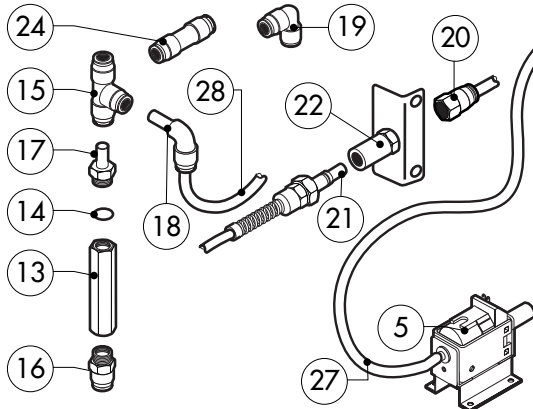

POS.	CODE	PIECES	DESCRIPTION
1	R11101440	1	DOOR
2	R11217600	1	INNER DOOR PANEL
3	R69180180	1	INNER DOOR PANEL DRIP TRAY
4	R11100140	1	INNER DOOR GLASS
5	R69180000	1	DOOR DRIP TRAY DRAINAGE
6	R58001760	2	INNER GLASS SOLID HINGE
7	R58001770	2	INNER GLASS HINGE PIN
8	R58001780	2	INNER GLASS CATCH KIT
9	R11401340	1	TOP "C" PROFILE
10	R11401360	1	LOWER "C" PROFILE
11	R11207240	1	LOWER DOOR HINGE
12	R58002670	1	LOWER HINGE PIN
13	R11200560	1	UPPER DOOR HINGE
14	R58002150	1	HINGE PIN
15	R58004050	2	NUT FOR UPPER DOOR HINGE
16	R10401710	1	WASHER FOR UPPER DOOR HINGE
17	R70050100	6	GLASS SILICON SPACERS
18	R70044150	1	GLASS GASKET
19	R66110320	1	DOOR LAMPS CABLE SET

POS.	CODE	PIECES	DESCRIPTION
1	R11200891	1	WASHING SYSTEM EXTERNAL ASSEMBLY
2	R58004960	1	WASHING SYSTEM INNER FLANGE
3	R11100520	1	WASHING DEVICE ASSEMBLY
4	R70045100	1	GASKETS KIT
5	R65110600	1	DETRGENT PUMP
6	R62210032	4	1,3 L/MIN RINSING JET
7	R62210042	3	0,56 L/MIN DETERGENT JET
8	R58004980	2	WASHING DEVICE ROTATION BUSH
9	R65110650	1	BOTTOM FILTER
10	R62220012	2	SPHERA D.14
11	R61620041	2	SPRING
12	R58005000	2	1/2" MALE COVER
13	R65110640	2	ANTI-BACK FLOW
14	R70010050	4	OR GASKETS
15	R62090468	5	"T" MIDLING PIPE FITTING D.10
16	R62090508	1	10X1/4 STRAIGHT THREADED TERMINAL PIPE FITTING
17	R62090518	3	10X1/4 END SIDE PIPE FITTING (WITH TANG)
18	R62090528	10	ELBOW PIPE FITTING (WITH TANG) 10 X 10
19	R62090478	4	ELBOW MIDLING PIPE FITTING D.10