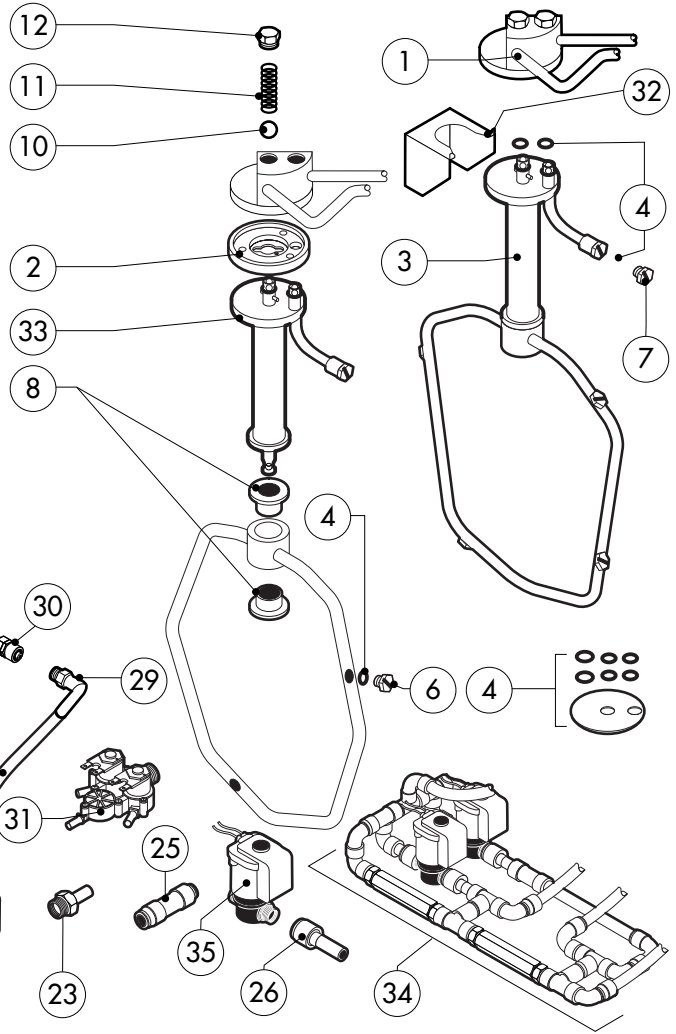

POS.	CODE	PIECES	DESCRIPTION
1	R11101440	1	DOOR
2	R11217600	1	INNER DOOR PANEL
3	R69180180	1	INNER DOOR PANEL DRIP TRAY
4	R11100140	1	INNER DOOR GLASS
5	R69180000	1	DOOR DRIP TRAY DRAINAGE
6	R58001760	2	INNER GLASS SOLID HINGE
7	R58001770	2	INNER GLASS HINGE PIN
8	R58001780	2	INNER GLASS CATCH KIT
9	R11401340	1	TOP "C" PROFILE
10	R11401360	1	LOWER "C" PROFILE
11	R11207240	1	LOWER DOOR HINGE
12	R58002670	1	LOWER HINGE PIN
13	R11200560	1	UPPER DOOR HINGE
14	R58002150	1	HINGE PIN
15	R58004050	2	NUT FOR UPPER DOOR HINGE
16	R10401710	1	WASHER FOR UPPER DOOR HINGE
17	R70050100	6	GLASS SILICON SPACERS
18	R70044150	1	GLASS GASKET
19	R66110320	1	DOOR LAMPS CABLE SET

POS.	CODE	PIECES	DESCRIPTION
20	R11401440	2	LAMP COVER
21	R71500150	2	GLASS LAMP
22	R70044200	2	LAMP GASKET
23	R11401450	2	GLASS HOLDER LAMP FLANGE
24	R65270020	2	LIGHT 20W 12V G4
25	R65270450	2	LIGHT SOCKET
26	R65260750	1	LAMPS CONTACT BLOCK
27	R66110300	1	LAMPS CONTACT CABLE SET
28	R11100300	1	DOOR HANDLE ASSEMBLY
29	R69010260	1	DOOR LATCH 1 STEP
30	R69010270	1	DOOR LATCH 2 STEP
31	R69010250	1	DOOR CATCH KIT
32	R69010630	1	INNER DOOR CATCH PLASTIC COVER
33	R61620132	1	PRONG FLANGE

POS.	CODE	PIECES	DESCRIPTION
20	R62090538	1	1/4" FEMALE STRAIGHT PIPE FITTING FOR D.8X6 PIPE
21	R62090482	1	RAPID MALE PIPE FITTING
22	R62090492	1	RAPID FEMALE PIPE FITTING
23	R62090608	2	8X1/8 END SIDE PIPE FITTING (WITH TANG)
24	R62090458	2	STRAIGHT MIDLING PIPE FITTING D.10
25	R62090618	1	10-8 REDUCTION PIPE FITTING
26	R62090548	4	10-6 REDUCTION PIPE FITTING
27	R70070100	1	PE D.8 MM X 6 DETERGENT FLEXIBLE PIPE
28	R70070050	1	PE D.10 MM X7 WATER FLEXIBLE PIPE (3 MT LONG)
29	R62090648	1	ELBOW PIPE FITTING
30	R62090658	1	1/8" FEMALE STRAIGHT PIPE FITTING FOR D.8X6 PIPE
31	R65110240	1	SOLENOID VALVE 220V 50HZ WITH FLOW REDUCER
32	R11402000	1	WASHING DEVICE EXTERNAL HOLDER
33	R11100550	1	TUBE DEVICE SUPPORT WASHING
34	R62300028	1	ANTI-BACK FLOW DEVICE ASSEMBLY
35	R65110260	2	SOLENOID VALVE D.6 220V 50HZ