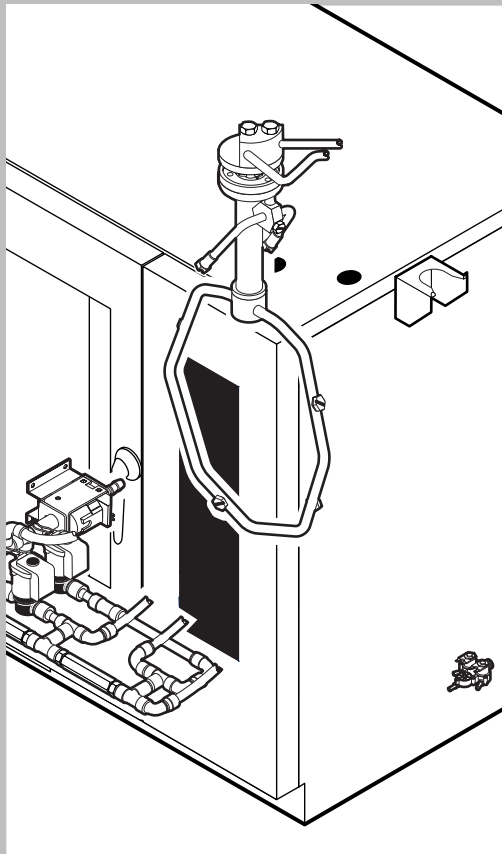

POS.	CODE	PIECES	DESCRIPTION
1	R11101440	1	DOOR
2	R11217600	1	INNER DOOR PANEL
3	R69180180	1	INNER DOOR PANEL DRIP TRAY
4	R11100140	1	INNER DOOR GLASS
5	R69180000	1	DOOR DRIP TRAY DRAINAGE
6	R58001760	2	INNER GLASS SOLID HINGE
7	R58001770	2	INNER GLASS HINGE PIN
8	R58001780	2	INNER GLASS CATCH KIT
9	R11401340	1	TOP "C" PROFILE
10	R11401360	1	LOWER "C" PROFILE
11	R11207240	1	LOWER DOOR HINGE
12	R58002670	1	LOWER HINGE PIN
13	R11200560	1	UPPER DOOR HINGE
14	R58002150	1	HINGE PIN
15	R58004050	2	NUT FOR UPPER DOOR HINGE
16	R10401710	1	WASHER FOR UPPER DOOR HINGE
17	R70050100	6	GLASS SILICON SPACERS
18	R70044150	1	GLASS GASKET
19	R66110320	1	DOOR LAMPS CABLE SET

POS.	CODE	PIECES	DESCRIPTION
20	R11401440	2	LAMP COVER
21	R71500150	2	GLASS LAMP
22	R70044200	2	LAMP GASKET
23	R11401450	2	GLASS HOLDER LAMP FLANGE
24	R65270020	2	LIGHT 20W 12V G4
25	R65270450	2	LIGHT SOCKET
26	R65260750	1	LAMPS CONTACT BLOCK
27	R66110300	1	LAMPS CONTACT CABLE SET
28	R11100300	1	DOOR HANDLE ASSEMBLY
29	R69010260	1	DOOR LATCH 1 STEP
30	R69010270	1	DOOR LATCH 2 STEP
31	R69010250	1	DOOR CATCH KIT
32	R69010630	1	INNER DOOR CATCH PLASTIC COVER
33	R61620132	1	PRONG FLANGE