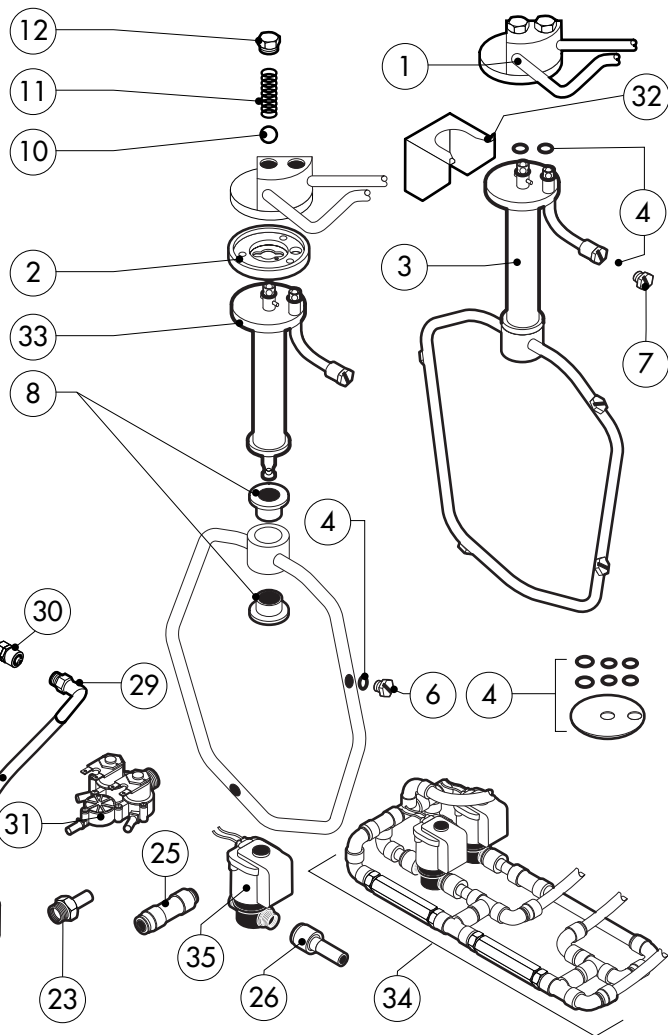

POS.	CODE	PIECES	DESCRIPTION
1	R11101440	1	DOOR
2	R11217600	1	INNER DOOR PANEL
3	R69180180	1	INNER DOOR PANEL DRIP TRAY
4	R11100140	1	INNER DOOR GLASS
5	R69180000	1	DOOR DRIP TRAY DRAINAGE
6	R58001760	2	INNER GLASS SOLID HINGE
7	R58001770	2	INNER GLASS HINGE PIN
8	R58001780	2	INNER GLASS CATCH KIT
9	R11401340	1	TOP "C" PROFILE
10	R11401360	1	LOWER "C" PROFILE
11	R11207240	1	LOWER DOOR HINGE
12	R58002670	1	LOWER HINGE PIN
13	R11200560	1	UPPER DOOR HINGE
14	R58002150	1	HINGE PIN
15	R58004050	2	NUT FOR UPPER DOOR HINGE
16	R10401710	1	WASHER FOR UPPER DOOR HINGE
17	R70050100	6	GLASS SILICON SPACERS
18	R70044150	1	GLASS GASKET
19	R66110320	1	DOOR LAMPS CABLE SET

POS.	CODE	PIECES	DESCRIPTION
20	R11401440	2	LAMP COVER
21	R71500150	2	GLASS LAMP
22	R70044200	2	LAMP GASKET
23	R11401450	2	GLASS HOLDER LAMP FLANGE
24	R65270020	2	LIGHT 20W 12V G4
25	R65270450	2	LIGHT SOCKET
26	R65260750	1	LAMPS CONTACT BLOCK
27	R66110300	1	LAMPS CONTACT CABLE SET
28	R11100300	1	DOOR HANDLE ASSEMBLY
29	R69010260	1	DOOR LATCH 1 STEP
30	R69010270	1	DOOR LATCH 2 STEP
31	R69010250	1	DOOR CATCH KIT
32	R69010630	1	INNER DOOR CATCH PLASTIC COVER
33	R61620132	1	PRONG FLANGE

POS.	CODE	PIECES	DESCRIPTION
20	R62090538	1	1/4" FEMALE STRAIGHT PIPE FITTING FOR D.8X6 PIPE
21	R62090482	1	RAPID MALE PIPE FITTING
22	R62090492	1	RAPID FEMALE PIPE FITTING
23	R62090608	2	8X1/8 END SIDE PIPE FITTING (WITH TANG)
24	R62090458	2	STRAIGHT MIDLING PIPE FITTING D.10
25	R62090618	1	10-8 REDUCTION PIPE FITTING
26	R62090548	4	10-6 REDUCTION PIPE FITTING
27	R70070100	1	PE D.8 MM X 6 DETERGENT FLEXIBLE PIPE
28	R70070050	1	PE D.10 MM X7 WATER FLEXIBLE PIPE (3 MT LONG)
29	R62090648	1	ELBOW PIPE FITTING
30	R62090658	1	1/8" FEMALE STRAIGHT PIPE FITTING FOR D.8X6 PIPE
31	R65110240	1	SOLENOID VALVE 220V 50HZ WITH FLOW REDUCER
32	R11402000	1	WASHING DEVICE EXTERNAL HOLDER
33	R11100550	1	TUBE DEVICE SUPPORT WASHING
34	R62300028	1	ANTI-BACK FLOW DEVICE ASSEMBLY
35	R65110260	2	SOLENOID VALVE D.6 220V 50HZ