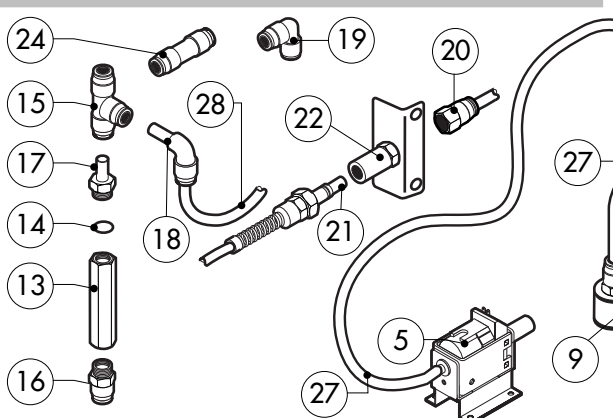

POS.	CODE	PIECES	DESCRIPTION
1	R11101440	1	DOOR
2	R11217600	1	INNER DOOR PANEL
3	R69180180	1	INNER DOOR PANEL DRIP TRAY
4	R11100140	1	INNER DOOR GLASS
5	R69180000	1	DOOR DRIP TRAY DRAINAGE
6	R58001760	2	INNER GLASS SOLID HINGE
7	R58001770	2	INNER GLASS HINGE PIN
8	R58001780	2	INNER GLASS CATCH KIT
9	R11401340	1	TOP "C" PROFILE
10	R11401360	1	LOWER "C" PROFILE
11	R11207240	1	LOWER DOOR HINGE
12	R58002670	1	LOWER HINGE PIN
13	R11200560	1	UPPER DOOR HINGE
14	R58002150	1	HINGE PIN
15	R58004050	2	NUT FOR UPPER DOOR HINGE
16	R10401710	1	WASHER FOR UPPER DOOR HINGE
17	R70050100	6	GLASS SILICON SPACERS
18	R70044150	1	GLASS GASKET
19	R66110320	1	DOOR LAMPS CABLE SET

POS.	CODE	PIECES	DESCRIPTION
1	R11200891	1	WASHING SYSTEM EXTERNAL ASSEMBLY
2	R58004960	1	WASHING SYSTEM INNER FLANGE
3	R11100520	1	WASHING DEVICE ASSEMBLY
4	R70045100	1	GASKETS KIT
5	R65110600	1	DETRGENT PUMP
6	R62210032	4	1,3 L/MIN RINSING JET
7	R62210042	3	0,56 L/MIN DETERGENT JET
8	R58004980	2	WASHING DEVICE ROTATION BUSH
9	R65110650	1	BOTTOM FILTER
10	R62220012	2	SPHERA D.14
11	R61620041	2	SPRING
12	R58005000	2	1/2" MALE COVER
13	R65110640	2	ANTI-BACK FLOW
14	R70010050	4	OR GASKETS
15	R62090468	5	"T" MIDLING PIPE FITTING D.10
16	R62090508	1	10X1/4 STRAIGHT THREADED TERMINAL PIPE FITTING
17	R62090518	3	10X1/4 END SIDE PIPE FITTING (WITH TANG)
18	R62090528	10	ELBOW PIPE FITTING (WITH TANG) 10 X 10
19	R62090478	4	ELBOW MIDLING PIPE FITTING D.10