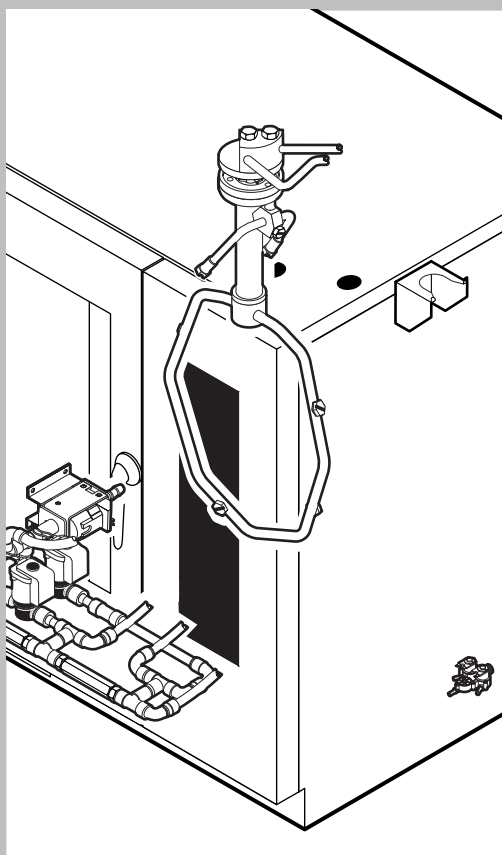

POS.	CODE	PIECES	DESCRIPTION
1	R11101440	1	DOOR
2	R11217600	1	INNER DOOR PANEL
3	R69180180	1	INNER DOOR PANEL DRIP TRAY
4	R11100140	1	INNER DOOR GLASS
5	R69180000	1	DOOR DRIP TRAY DRAINAGE
6	R58001760	2	INNER GLASS SOLID HINGE
7	R58001770	2	INNER GLASS HINGE PIN
8	R58001780	2	INNER GLASS CATCH KIT
9	R11401340	1	TOP "C" PROFILE
10	R11401360	1	LOWER "C" PROFILE
11	R11207240	1	LOWER DOOR HINGE
12	R58002670	1	LOWER HINGE PIN
13	R11200560	1	UPPER DOOR HINGE
14	R58002150	1	HINGE PIN
15	R58004050	2	NUT FOR UPPER DOOR HINGE
16	R10401710	1	WASHER FOR UPPER DOOR HINGE
17	R70050100	6	GLASS SILICON SPACERS
18	R70044150	1	GLASS GASKET
19	R66110320	1	DOOR LAMPS CABLE SET

POS.	CODE	PIECES	DESCRIPTION
20	R11401440	2	LAMP COVER
21	R71500150	2	GLASS LAMP
22	R70044200	2	LAMP GASKET
23	R11401450	2	GLASS HOLDER LAMP FLANGE
24	R65270020	2	LIGHT 20W 12V G4
25	R65270450	2	LIGHT SOCKET
26	R65260750	1	LAMPS CONTACT BLOCK
27	R66110300	1	LAMPS CONTACT CABLE SET
28	R11100300	1	DOOR HANDLE ASSEMBLY
29	R69010260	1	DOOR LATCH 1 STEP
30	R69010270	1	DOOR LATCH 2 STEP
31	R69010250	1	DOOR CATCH KIT
32	R69010630	1	INNER DOOR CATCH PLASTIC COVER
33	R61620132	1	PRONG FLANGE