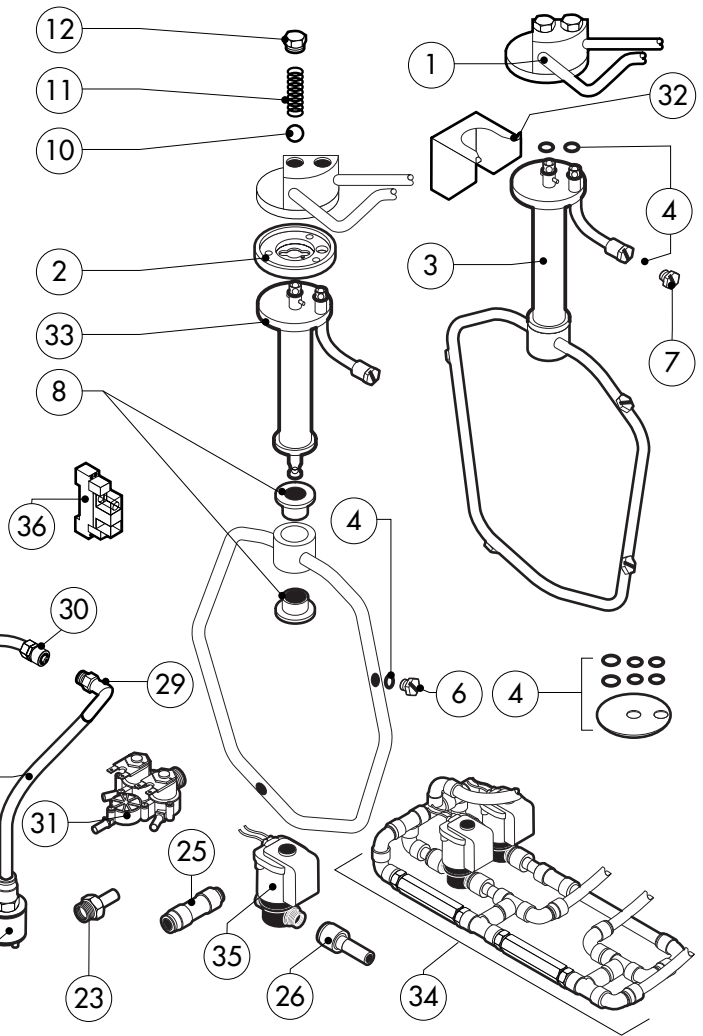

POS.	CODE	PIECES	DESCRIPTION
1	R14214700	1	DOOR
2	R14214440	1	INNER DOOR PANEL
3	R69180200	1	INNER DOOR PANEL DRIP TRAY
4	R71201660	1	INNER DOOR GLASS
5	R69180000	1	DOOR DRIP TRAY DRAINAGE
6	R58001760	2	INNER GLASS SOLID HINGE
7	R58001770	2	INNER GLASS HINGE PIN
8	R58001780	2	INNER GLASS CATCH KIT
9	R11401340	1	TOP "C" PROFILE
10	R11401360	1	LOWER "C" PROFILE
11	R11207240	1	LOWER DOOR HINGE
12	R58002670	1	LOWER HINGE PIN
13	R11200560	1	UPPER DOOR HINGE
14	R58002150	1	HINGE PIN
15	R58004050	2	NUT FOR UPPER DOOR HINGE
16	R10401710	1	WASHER FOR UPPER DOOR HINGE
17	R70050100	6	GLASS SILICON SPACERS
18	R70040640	1	GLASS GASKET
19	R66110320	1	DOOR LAMPS CABLE SET

POS.	CODE	PIECES	DESCRIPTION
20	R11401440	2	LAMP COVER
21	R71500150	2	GLASS LAMP
22	R70044200	2	LAMP GASKET
23	R11401450	2	GLASS HOLDER LAMP FLANGE
24	R65270020	2	LIGHT 20W 12V G4
25	R65270450	2	LIGHT SOCKET
26	R65260750	1	LAMPS CONTACT BLOCK
27	R66110300	1	LAMPS CONTACT CABLE SET
28	R11100300	1	DOOR HANDLE ASSEMBLY
29	R69010260	1	DOOR LATCH 1 STEP
30	R69010270	1	DOOR LATCH 2 STEP
31	R69010250	1	DOOR CATCH KIT
32	R69010630	1	INNER DOOR CATCH PLASTIC COVER
33	R61620132	1	PRONG FLANGE

POS.	CODE	PIECES	DESCRIPTION
1	R14212310	1	WASHING SYSTEM EXTERNAL ASSEMBLY
2	R58004960	1	WASHING SYSTEM INNER FLANGE
3	R14102500	1	WASHING DEVICE ASSEMBLY
4	R70045100	1	GASKETS KIT
5	R65110600	1	DETRGENT PUMP
6	R62210032	4	1,3 L/MIN RINSING JET
7	R62210042	3	0,56 L/MIN DETERGENT JET
8	R58004980	2	WASHING DEVICE ROTATION BUSH
9	R65110650	1	BOTTOM FILTER
10	R62220012	2	SPHERA D.14
11	R61620041	2	SPRING
12	R58005000	2	1/2" MALE COVER
13	R65110640	2	ANTI-BACK FLOW
14	R70010050	4	OR GASKETS
15	R62090468	5	"T" MIDDLING PIPE FITTING D.10
16	R62090508	1	10X1/4 STRAIGHT THREADED TERMINAL PIPE FITTING
17	R62090518	3	10X1/4 END SIDE PIPE FITTING (WITH TANG)
18	R62090528	10	ELBOW PIPE FITTING (WITH TANG) 10 X 10
19	R62090478	4	ELBOW MIDDLING PIPE FITTING D.10