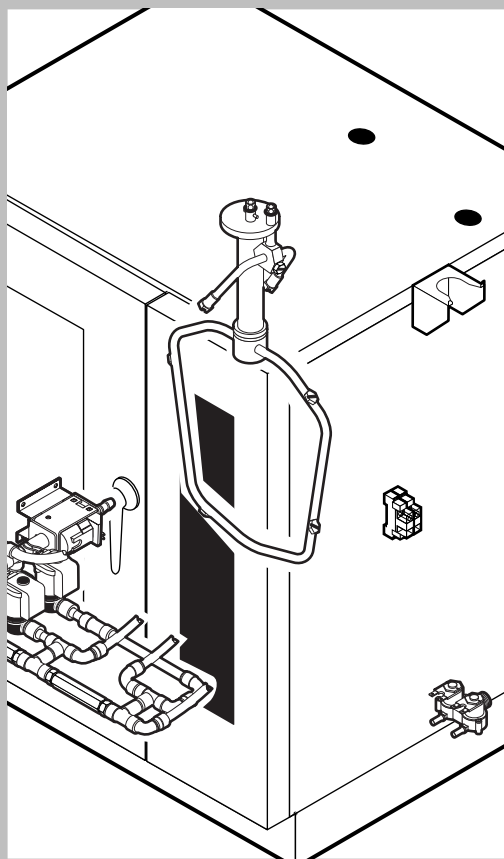

POS.	CODE	PIECES	DESCRIPTION
1	R14214700	1	DOOR
2	R14214440	1	INNER DOOR PANEL
3	R69180200	1	INNER DOOR PANEL DRIP TRAY
4	R71201660	1	INNER DOOR GLASS
5	R69180000	1	DOOR DRIP TRAY DRAINAGE
6	R58001760	2	INNER GLASS SOLID HINGE
7	R58001770	2	INNER GLASS HINGE PIN
8	R58001780	2	INNER GLASS CATCH KIT
9	R11401340	1	TOP "C" PROFILE
10	R11401360	1	LOWER "C" PROFILE
11	R11207240	1	LOWER DOOR HINGE
12	R58002670	1	LOWER HINGE PIN
13	R11200560	1	UPPER DOOR HINGE
14	R58002150	1	HINGE PIN
15	R58004050	2	NUT FOR UPPER DOOR HINGE
16	R10401710	1	WASHER FOR UPPER DOOR HINGE
17	R70050100	6	GLASS SILICON SPACERS
18	R70040640	1	GLASS GASKET
19	R66110320	1	DOOR LAMPS CABLE SET

POS.	CODE	PIECES	DESCRIPTION
20	R11401440	2	LAMP COVER
21	R71500150	2	GLASS LAMP
22	R70044200	2	LAMP GASKET
23	R11401450	2	GLASS HOLDER LAMP FLANGE
24	R65270020	2	LIGHT 20W 12V G4
25	R65270450	2	LIGHT SOCKET
26	R65260750	1	LAMPS CONTACT BLOCK
27	R66110300	1	LAMPS CONTACT CABLE SET
28	R11100300	1	DOOR HANDLE ASSEMBLY
29	R69010260	1	DOOR LATCH 1 STEP
30	R69010270	1	DOOR LATCH 2 STEP
31	R69010250	1	DOOR CATCH KIT
32	R69010630	1	INNER DOOR CATCH PLASTIC COVER
33	R61620132	1	PRONG FLANGE