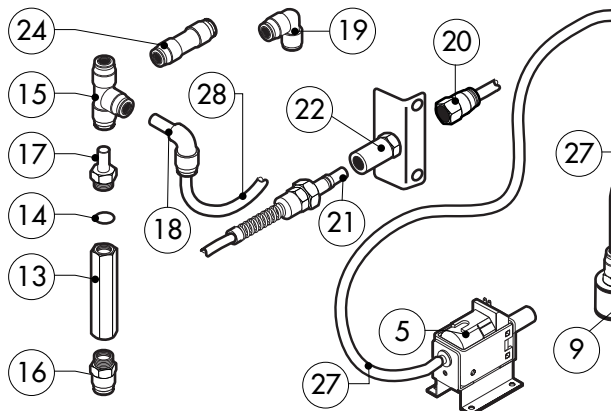

POS.	CODE	PIECES	DESCRIPTION
1	R14212310	1	WASHING SYSTEM EXTERNAL ASSEMBLY
2	R58004960	1	WASHING SYSTEM INNER FLANGE
3	R14102500	1	WASHING DEVICE ASSEMBLY
4	R70045100	1	GASKETS KIT
5	R65110600	1	DETRGENT PUMP
6	R62210032	4	1,3 L/MIN RINSING JET
7	R62210042	3	0,56 L/MIN DETERGENT JET
8	R58004980	2	WASHING DEVICE ROTATION BUSH
9	R65110650	1	BOTTOM FILTER
10	R62220012	2	SPHERA D.14
11	R61620041	2	SPRING
12	R58005000	2	1/2" MALE COVER
13	R65110640	2	ANTI-BACK FLOW
14	R70010050	4	OR GASKETS
15	R62090468	5	"T" MIDDLING PIPE FITTING D.10
16	R62090508	1	10X1/4 STRAIGHT THREADED TERMINAL PIPE FITTING
17	R62090518	3	10X1/4 END SIDE PIPE FITTING (WITH TANG)
18	R62090528	10	ELBOW PIPE FITTING (WITH TANG) 10 X 10
19	R62090478	4	ELBOW MIDDLING PIPE FITTING D.10

POS.	CODE	PIECES	DESCRIPTION
20	R62090538	1	1/4" FEMALE STRAIGHT PIPE FITTING FOR D.8X6 PIPE
21	R62090482	1	RAPID MALE PIPE FITTING
22	R62090492	1	RAPID FEMALE PIPE FITTING
23	R62090608	1	8X1/8 END SIDE PIPE FITTING (WITH TANG)
24	R62090458	1	STRAIGHT MIDDLING PIPE FITTING D.10
25	R62090618	1	10-8 REDUCTION PIPE FITTING
26	R62090548	4	10-6 REDUCTION PIPE FITTING
27	R70070100	1	PE D.8 MM X 6 DETERGENT FLEXIBLE PIPE
28	R70070050	1	PE D.10 MM X7 WATER FLEXIBLE PIPE (3 MT LONG)
29	R62090648	1	ELBOW PIPE FITTING
30	R62090658	1	1/8" FEMALE STRAIGHT PIPE FITTING FOR D.8X6 PIPE
31	R65110240	1	SOLENOID VALVE 220V 50HZ
32	R11402000	1	WASHING DEVICE EXTERNAL HOLDER
33	R11100550	1	TUBE DEVICE SUPPORT WASHING
34	R62300028	1	ANTI-BACK FLOW DEVICE ASSEMBLY
35	R65110260	2	SOLENOID VALVE D.6 220V 50HZ
36	R65170050	2	RELAY 4052 240V AC 10A