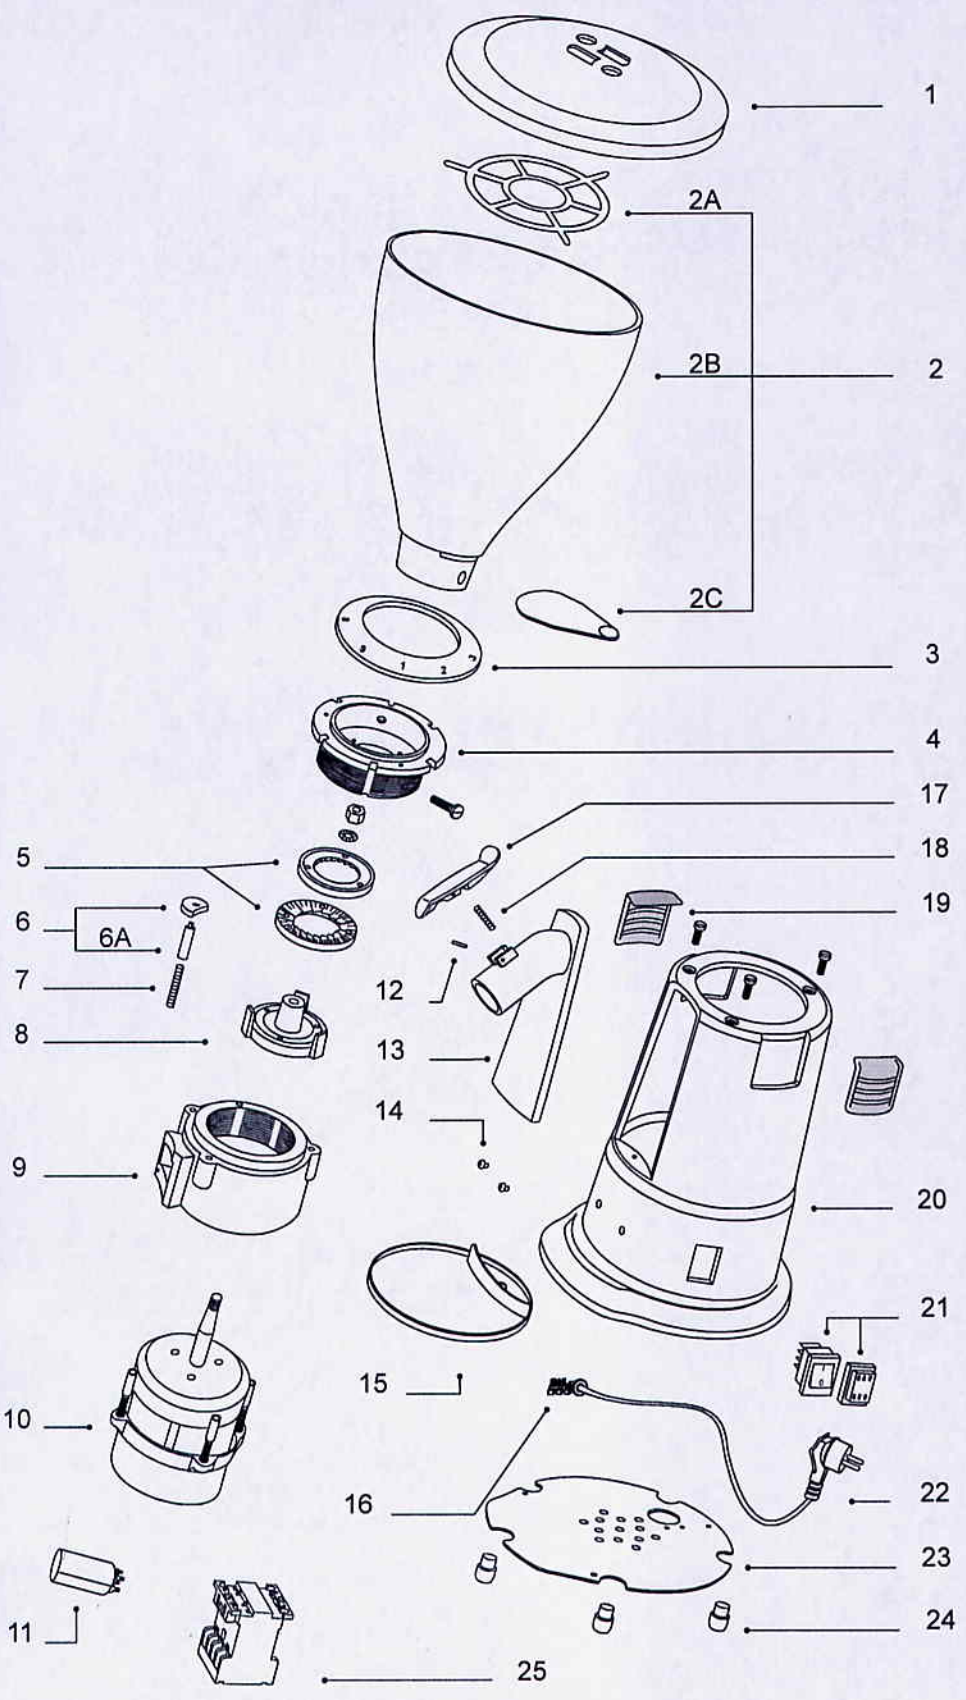

Model
MC4 - MC5 /T

Evol.	Table	Date
1	1	01/01/2004

N.	Code	Features
1	C0007M156	
2	C0007M157	
2A	C0007M157A	
2B	C0007M157B	
2C	C0007M157C	
3	C0007M158	
4	C0002M109	
5	C0004M135	
6	C0002M102	
6A	C0002M102A	
7	C0008M109	
8	C0002M108	
9	C0001M1441	
10	C00061230	230V-50Hz
	C000612301	220V-60Hz
	C000612302	110V-60Hz
11	C00061126	230V-50/60Hz
	C00061111	110V-60Hz
12	C0004M118	
13	C0002M121	
14	C0007M108	
15	C0007M115	
16	C00061611	
17	C0002M117	
18	C0008M112	
19	C0007M141	
20	C0001M144	
	C0001M144A	/T
21	C00061021	
22	C00061517	230V-50/60Hz
	C000615171	110V-60Hz
23	C0004M509	
24	C00071614	
25	C00061002	230V-50/60Hz
	C00061003	110V-60Hz
26	C00061004	/T
27	C0007M161	
27A	C0007M161A	
27B	C0007M161B	
27C	C0007M161C	

Descriptions	
/A	automatic
/T	timer
/P	telescopic tamper
AVAILABLE	
NOT AVAILABLE	