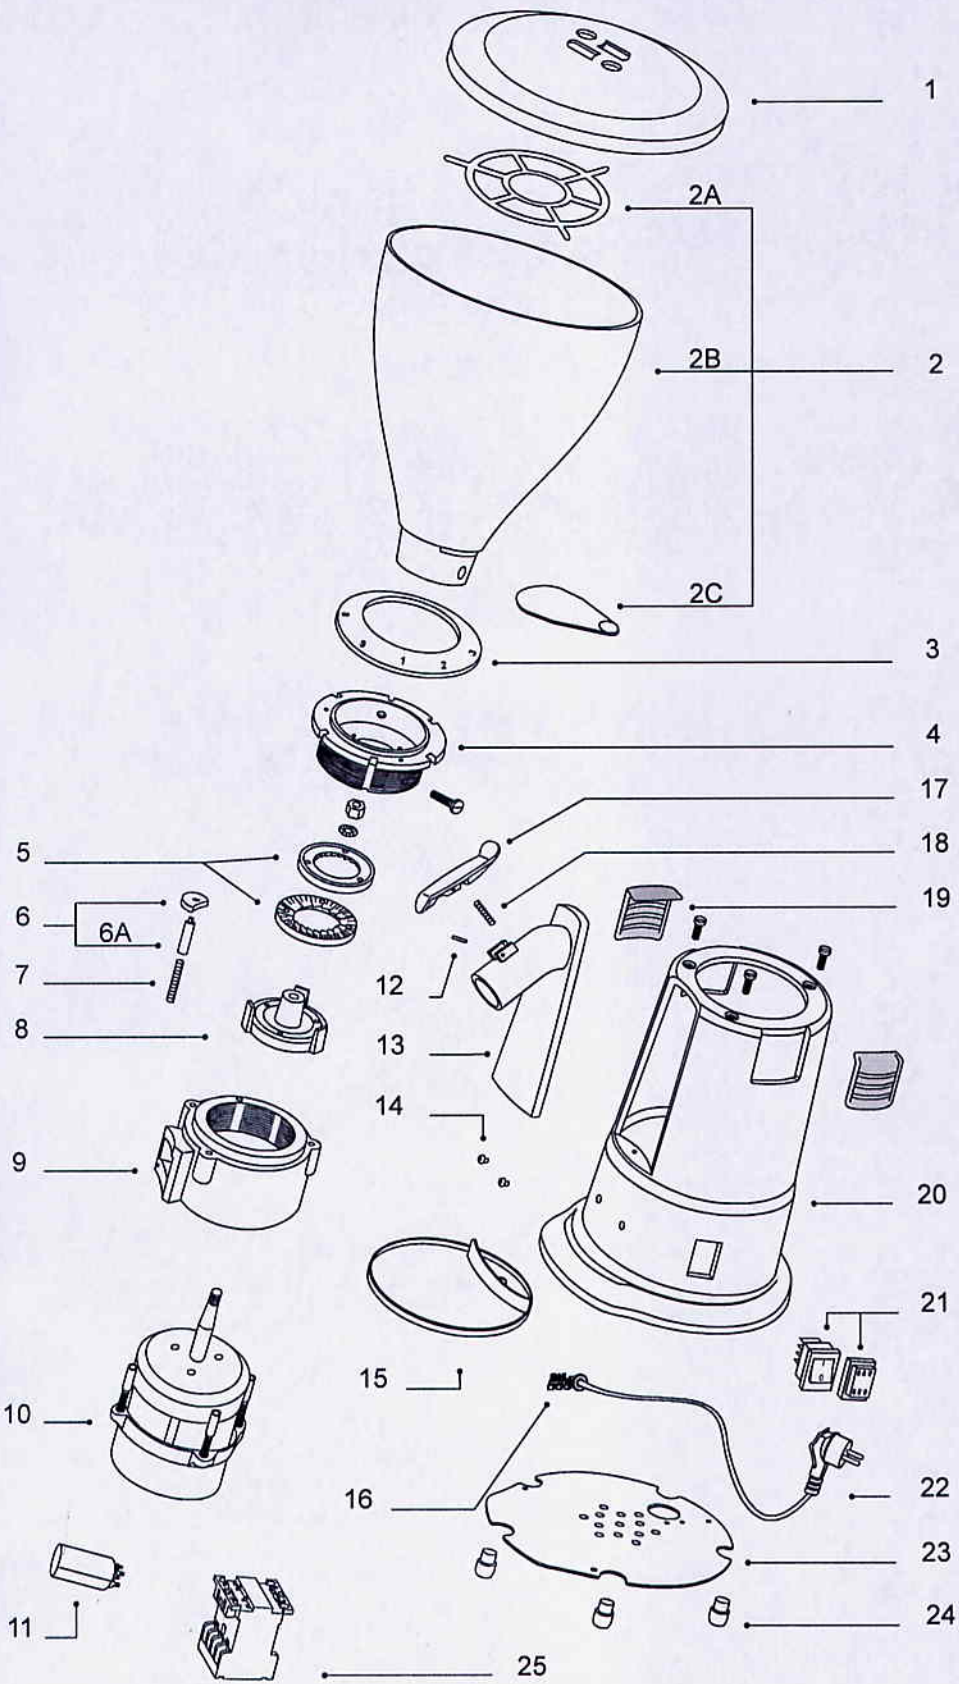

<b>Model</b>
<b>MC4 - MC5 /T</b>

<b>Evol.</b>	<b>Table</b>	<b>Date</b>
<b>1</b>	<b>1</b>	<b>01/01/2004</b>

N.	Code	Features
1	C0007M156	
2	C0007M157	
2A	C0007M157A	
2B	C0007M157B	
2C	C0007M157C	
3	C0007M158	
4	C0002M109	
5	C0004M135	
6	C0002M102	
6A	C0002M102A	
7	C0008M109	
8	C0002M108	
9	C0001M1441	
10	C00061230	230V-50Hz
	C000612301	220V-60Hz
	C000612302	110V-60Hz
11	C00061126	230V-50/60Hz
	C00061111	110V-60Hz
12	C0004M118	
13	C0002M121	
14	C0007M108	
15	C0007M115	
16	C00061611	
17	C0002M117	
18	C0008M112	
19	C0007M141	
20	C0001M144	
	C0001M144A	/T
21	C00061021	
22	C00061517	230V-50/60Hz
	C000615171	110V-60Hz
23	C0004M509	
24	C00071614	
25	C00061002	230V-50/60Hz
	C00061003	110V-60Hz
26	C00061004	/T
27	C0007M161	
27A	C0007M161A	
27B	C0007M161B	
27C	C0007M161C	

Descriptions	
/A	automatic
/T	timer
/P	telescopic tamper
<b>AVAILABLE</b>	
<b>NOT AVAILABLE</b>	