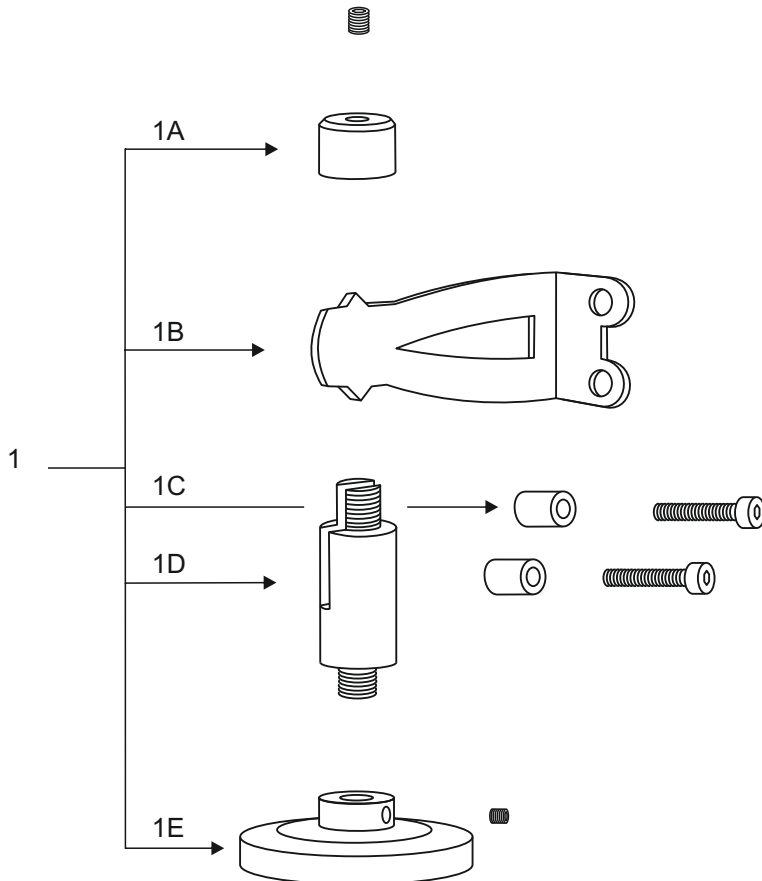

Model
MXDL

Evol.	Table	Date
4	3/4	07/01/2014

N.	Code	Features
1	C204040	Ø 57
	C2040401	Ø 52
1A	C204025	
1B	C204024A	
1C	C204031	
1D	C204026	
1E	C0004CPM17	Ø 57
	C0004CPM17B	Ø 52

Descriptions	
Available	
Not available	