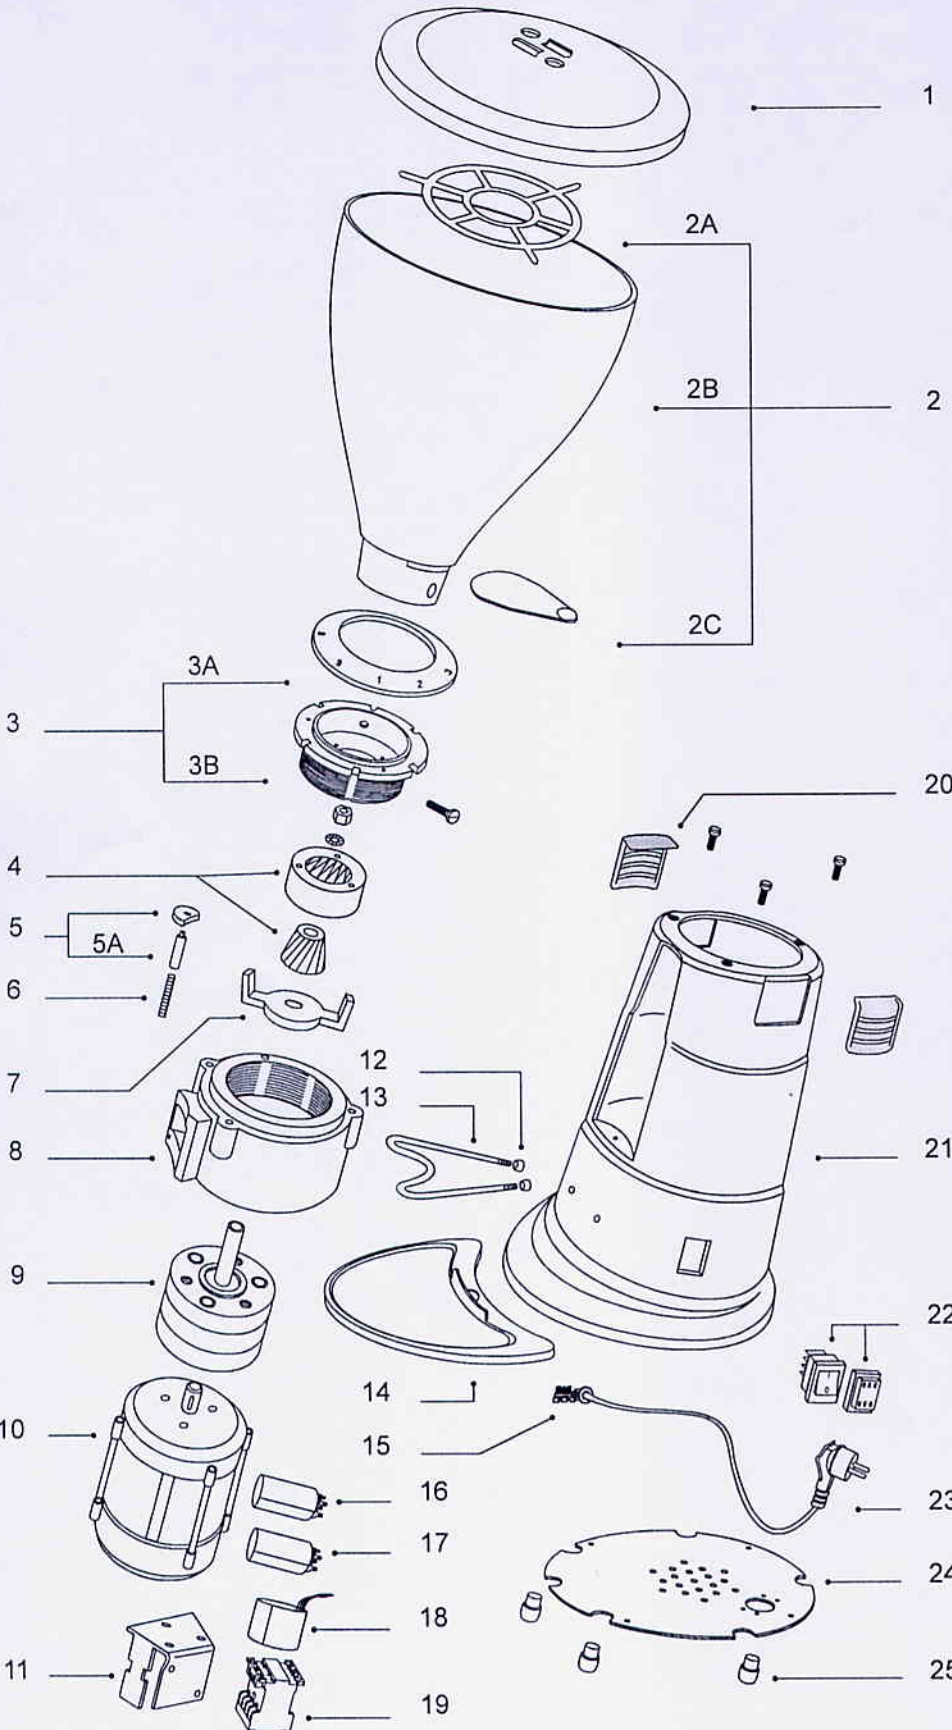

Model
MXK

Evol.	Table	Date
1	1	01/01/2005

N.	Code	Features
1	C0007M114	
2	C0007M113	
2A	C0007M101B	
2B	C0007M113A	
2C	C0007M101C	
3	C0002M118	
3A	C0007M162	
3B	C0002M118A	
4	C0004M122B	
5	C0002M102	
5A	C0002M102A	
6	C0008M109	
7	C0002M113	
8	C0001M213	
9	C0004M140	
10	C00061260	230V-50Hz
	C000612601	220V-60Hz
11	C0004M141	
12	C0004M109A	
13	C0004M109	
14	C0007M1031	
15	C00061612	
16	C00061107	230V-50/60Hz
17	C00061107	230V-50/60Hz
18	C00061130	230V-50/60Hz
19	C00061002	230V-50/60Hz
20	C0007M141	
21	C0001M106	MX /A
	C0001M106B	/T
22	C00061021	MX
	C00061001	/A
23	C00061517	230V-50/60Hz
24	C0004M143	
25	C00071614	
26	C0001M114	/P
27	C00061004	/T

Descriptions	
/A	automatic
/T	timer
/P	telescopic tamper

AVAILABLE
NOT AVAILABLE