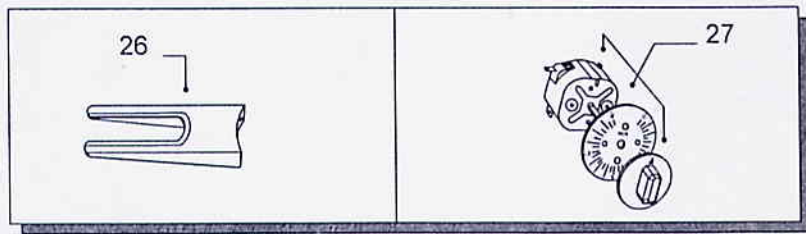

Model
MXK

Evol.	Table	Date
1	1	01/01/2005

N.	Code	Features
1	C0007M114	
2	C0007M113	
2A	C0007M101B	
2B	C0007M113A	
2C	C0007M101C	
3	C0002M118	
3A	C0007M162	
3B	C0002M118A	
4	C0004M122B	
5	C0002M102	
5A	C0002M102A	
6	C0008M109	
7	C0002M113	
8	C0001M213	
9	C0004M140	
10	C00061260	230V-50Hz
	C000612601	220V-60Hz
11	C0004M141	
12	C0004M109A	
13	C0004M109	
14	C0007M1031	
15	C00061612	
16	C00061107	230V-50/60Hz
17	C00061107	230V-50/60Hz
18	C00061130	230V-50/60Hz
19	C00061002	230V-50/60Hz
20	C0007M141	
21	C0001M106	MX /A
	C0001M106B	/T
22	C00061021	MX
	C00061001	/A
23	C00061517	230V-50/60Hz
24	C0004M143	
25	C00071614	
26	C0001M114	/P
27	C00061004	/T

Descriptions	
/A	automatic
/T	timer
/P	telescopic tamper

AVAILABLE
NOT AVAILABLE